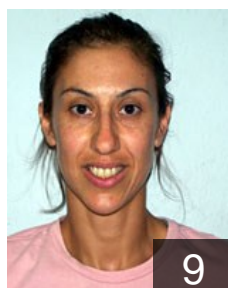

GRE

Papadopoulou Maria

Position:
Place of birth: Veroia
Date of birth: 08.08.1979
Height: 167 cm