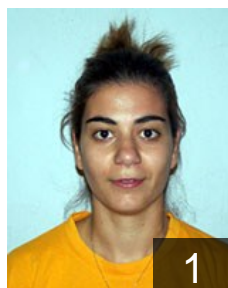

## Anastasiou Eleni

Position: Right Back  
Place of birth: Giannitsa  
Date of birth: 04.03.1987  
Height: 174 cm

 GRE

## Chatziparasidou Maria

Position: Left Wing  
Place of birth: Giannitsa  
Date of birth: 06.06.1995  
Height: 164 cm

 GRE

## Georgiadou Alexandra

Position: Line Player  
Place of birth: Thessaloniki  
Date of birth: 14.03.1974  
Height: 170 cm

 GRE