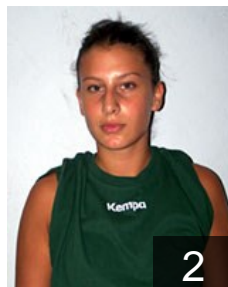

## Anastasiou Eleni

Position: Right Back  
Place of birth: Giannitsa  
Date of birth: 04.03.1987  
Height: 174 cm

 GRE

## Chatziparasidou Maria

Position: Left Wing  
Place of birth: Giannitsa  
Date of birth: 06.06.1995  
Height: 164 cm

 GRE