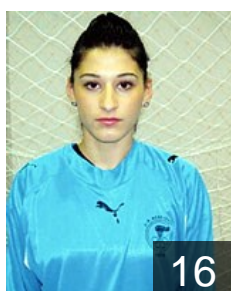

 RUS  
**Botsman Elena**

Position: Right Back  
Place of birth: Krasnodar  
Date of birth: 16.11.1979  
Height: 186 cm

 GRE  
**Dorotheou Georgia**

Position: Right Wing  
Place of birth: Athens  
Date of birth: 20.10.1980  
Height: 168 cm

 CYP  
**Ellina Lito**

Position:  
Place of birth: Larnaka  
Date of birth: 19.06.1981  
Height: 175 cm

 GRE  
**Gergina Alexandra**

Position: Line Player  
Place of birth: Athens  
Date of birth: 11.03.1994  
Height: 170 cm

 GRE  
**Halkidou Athanasia**

Position:  
Place of birth: Athens  
Date of birth: 30.04.1978  
Height: 173 cm

 BUL  
**Ignatova Irena**

Position:  
Place of birth:  
Date of birth: 27.02.1988  
Height: 173 cm