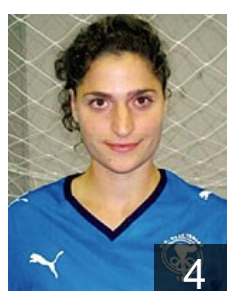

 GRE  
**Halkidou Athanasia**

Position:  
Place of birth: Athens  
Date of birth: 30.04.1978  
Height: 173 cm

 BUL  
**Ignatova Irena**

Position:  
Place of birth:  
Date of birth: 27.02.1988  
Height: 173 cm

 GRE  
**Katsilianou Olga**

Position:  
Place of birth: Korfou  
Date of birth: 22.02.1992  
Height: 174 cm

 GRE  
**Lafara Fotini**

Position: Line Player  
Place of birth: Naoussa  
Date of birth: 21.08.1983  
Height: 174 cm

 GRE  
**Logdanidou Martha**

Position: Line Player  
Place of birth: Veria  
Date of birth: 18.02.1988  
Height: 172 cm

 GRE  
**Massa Magdalini**

Position: Right Wing  
Place of birth: Athens  
Date of birth: 27.02.1990  
Height: 175 cm

 GRE  
**Mavrogeorgi Nikoletta**

Position: Left Wing  
Place of birth: Ikaria  
Date of birth: 12.10.1983  
Height: 174 cm