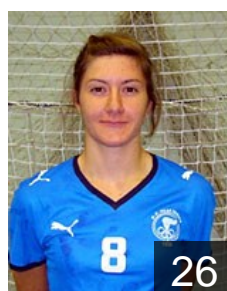

 RUS  
**Botsman Elena**

Position: Right Back  
Place of birth: Krasnodar  
Date of birth: 16.11.1979  
Height: 186 cm

 GRE  
**Dorotheou Georgia**

Position: Right Wing  
Place of birth: Athens  
Date of birth: 20.10.1980  
Height: 168 cm

 CYP  
**Ellina Lito**

Position:  
Place of birth: Larnaka  
Date of birth: 19.06.1981  
Height: 175 cm

 GRE  
**Gergina Alexandra**

Position: Line Player  
Place of birth: Athens  
Date of birth: 11.03.1994  
Height: 170 cm

 GRE  
**Halkidou Athanasia**

Position:  
Place of birth: Athens  
Date of birth: 30.04.1978  
Height: 173 cm

 BUL  
**Ignatova Irena**

Position:  
Place of birth:  
Date of birth: 27.02.1988  
Height: 173 cm

 GRE  
**Katsilianou Olga**

Position:  
Place of birth: Korfou  
Date of birth: 22.02.1992  
Height: 174 cm

 GRE  
**Lafara Fotini**

Position: Line Player  
Place of birth: Naoussa  
Date of birth: 21.08.1983  
Height: 174 cm