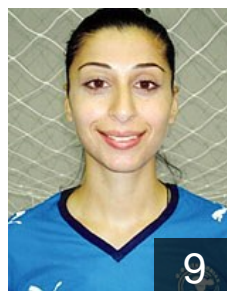

# CLUB COMPETITIONS - DELEGATION LIST

Women's European Cup - Cup Winners' Cup 2009/10

 GRE O.F.N. Ionias - Players

 ROU  
**Amaxinesei Oana Maria**

Position:  
Place of birth:  
Date of birth: 08.04.1986  
Height: 190 cm

 RUS  
**Botsman Elena**

Position: Right Back  
Place of birth: Krasnodar  
Date of birth: 16.11.1979  
Height: 186 cm

 GRE  
**Dorotheou Georgia**

Position: Right Wing  
Place of birth: Athens  
Date of birth: 20.10.1980  
Height: 168 cm

 CYP  
**Ellina Lito**

Position:  
Place of birth: Larnaka  
Date of birth: 19.06.1981  
Height: 175 cm

 GRE  
**Gergina Alexandra**

Position: Line Player  
Place of birth: Athens  
Date of birth: 11.03.1994  
Height: 170 cm