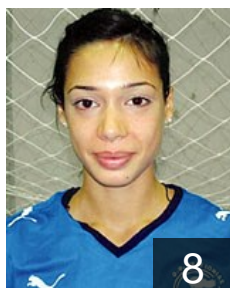

 GRE  
**Logdanidou Martha**

Position: Line Player  
Place of birth: Veria  
Date of birth: 18.02.1988  
Height: 172 cm

 GRE  
**Massa Magdalini**

Position: Right Wing  
Place of birth: Athens  
Date of birth: 27.02.1990  
Height: 175 cm

 GRE  
**Mavrogeorgi Nikoletta**

Position: Left Wing  
Place of birth: Ikaria  
Date of birth: 12.10.1983  
Height: 174 cm

# CLUB COMPETITIONS - DELEGATION LIST

Women's European Cup - Cup Winners' Cup 2009/10

 GRE O.F.N. Ionias - Players

 GRE  
**Mpramou Sevasti-Maria**

Position: Right Wing  
Place of birth: Athens  
Date of birth: 11.01.1994  
Height: 168 cm

 ROU  
**Palamariu Carmen**

Position: Left Back  
Place of birth:  
Date of birth: 07.07.1988  
Height: 182 cm

 GRE  
**Papanikolaou Fragoula**

Position: Left Wing  
Place of birth: Athens  
Date of birth: 04.03.1986  
Height: 183 cm