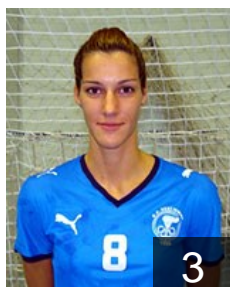

Left Club

BUL
Krumova Valerieva Radina

Position: Right Back
Place of birth:
Date of birth: 21.03.1987
Height: 189 cm

Left Club on 30.05.2010