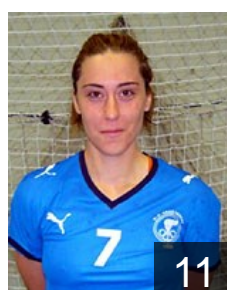

 RUS  
**Botsman Elena**

Position: Right Back  
Place of birth: Krasnodar  
Date of birth: 16.11.1979  
Height: 186 cm

 GRE  
**Dorotheou Georgia**

Position: Right Wing  
Place of birth: Athens  
Date of birth: 20.10.1980  
Height: 168 cm

 CYP  
**Ellina Lito**

Position:  
Place of birth: Larnaka  
Date of birth: 19.06.1981  
Height: 175 cm

 GRE  
**Gergina Alexandra**

Position: Line Player  
Place of birth: Athens  
Date of birth: 11.03.1994  
Height: 170 cm

 GRE  
**Halkidou Athanasia**

Position:  
Place of birth: Athens  
Date of birth: 30.04.1978  
Height: 173 cm

 BUL  
**Ignatova Irena**

Position:  
Place of birth:  
Date of birth: 27.02.1988  
Height: 173 cm

 GRE  
**Katsilianou Olga**

Position:  
Place of birth: Korfou  
Date of birth: 22.02.1992  
Height: 174 cm

 GRE  
**Lafara Fotini**

Position: Line Player  
Place of birth: Naoussa  
Date of birth: 21.08.1983  
Height: 174 cm