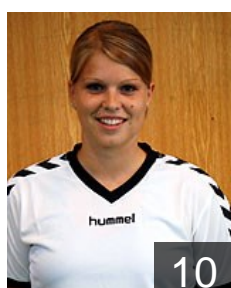

CZE
Hrbkova Michaela
Position: Right Wing
Place of birth: Olomouc
Date of birth: 14.07.1987
Height: 170 cm