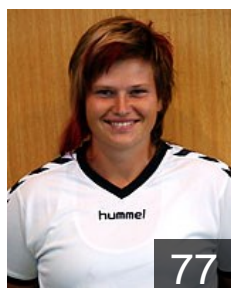

# CLUB COMPETITIONS - DELEGATION LIST

Women's European Cup - Cup Winners' Cup 2009/10

 CZE DHK ZORA Olomouc - Players

 CZE  
**Chrenkova Romana**  
Position: Left Wing  
Place of birth: Frydek-Mistek  
Date of birth: 30.06.1987  
Height: 167 cm