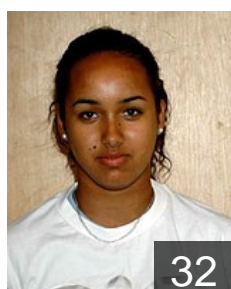

# CLUB COMPETITIONS - DELEGATION LIST

Women's European Cup - Cup Winners' Cup 2009/10

 CZE DHK ZORA Olomouc - Players

 CZE  
**Chrenkova Romana**  
Position: Left Wing  
Place of birth: Frydek-Mistek  
Date of birth: 30.06.1987  
Height: 167 cm

 CZE  
**Dostalova Lucie**  
Position: Right Wing  
Place of birth: Olomouc  
Date of birth: 04.08.1983  
Height: 172 cm

 CZE  
**Gebre Selasie Anna**  
Position: Left Back  
Place of birth: Trebic  
Date of birth: 03.06.1991  
Height: 170 cm