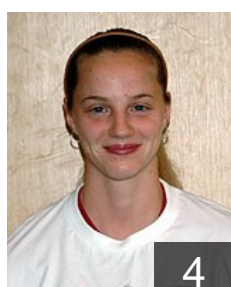

CZE
Mylkova Barbora
Position:
Place of birth: Ostrava
Date of birth: 17.07.1990
Height: 171 cm