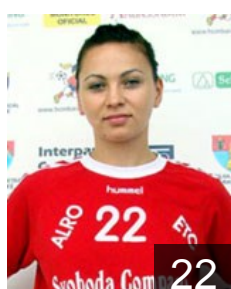

 ROU

Dobromir Lavinia Maria

Position: Right Back
Place of birth: Caracal
Date of birth: 03.07.1983
Height: 176 cm

 ROU

Klimek Sabine Karin

Position:
Place of birth: Timisoara
Date of birth: 13.03.1991
Height: 173 cm

 ROU

Klocza Krisztina Gabriella

Position: Left Wing
Place of birth: Baia Mare
Date of birth: 24.01.1987
Height: 172 cm

 ROU

Kovacs Magdalena Ildiko

Position:
Place of birth: Baia Mare
Date of birth: 09.01.1974
Height: 174 cm

 ROU

Matei Flavia

Position:
Place of birth: Oradea
Date of birth: 14.10.1986
Height: 176 cm

 ROU

Mihalschi Gabriela

Position: Left Back
Place of birth: Targu Neamt
Date of birth: 22.07.1987
Height: 184 cm

 ROU

Osan Sorina Andreea

Position: Right Wing
Place of birth: Baia Mare
Date of birth: 24.12.1985
Height: 169 cm

CLUB COMPETITIONS - DELEGATION LIST

Women's European Cup - EHF Cup 2009/10

 ROU CS Minaur Baia Mare - Players