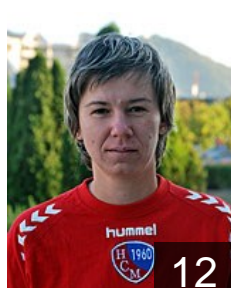

CLUB COMPETITIONS - DELEGATION LIST

Women's European Cup - EHF Cup 2009/10

 ROU CS Minaur Baia Mare - Players

 ROU

Amariei Anca

Position: Left Back
Place of birth: Cluj-Napoca
Date of birth: 01.03.1985
Height: 178 cm

 ROU

Balint Camelia

Position: Left Wing
Place of birth: Baia Mare
Date of birth: 27.10.1984
Height: 175 cm

 HUN

Borbély Zsanett

Position: Line Player
Place of birth: Szeged
Date of birth: 09.01.1978
Height: 179 cm

 ROU

Buceschi Carmen Ana

Position: Left Back
Place of birth: Baia Mare
Date of birth: 24.07.1971
Height: 176 cm

 ROU

Cetateanu Claudia Bogdana

Position:
Place of birth: Baia Sprie
Date of birth: 24.06.1976
Height: 179 cm

Position:
Place of birth:
Date of birth: 28.07.1989
Height: -

Left Club

 ROU

Moldovan Olimpia Maria

Position: Left Back
Place of birth: Baia Mare
Date of birth: 28.03.1987
Height: 178 cm

Left Club on 21.01.2010