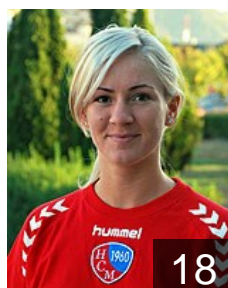

CLUB COMPETITIONS - DELEGATION LIST

Women's European Cup - EHF Cup 2009/10

 ROU CS Minaur Baia Mare - Players

 ROU

Amariei Anca

Position: Left Back
Place of birth: Cluj-Napoca
Date of birth: 01.03.1985
Height: 178 cm

 ROU

Balint Camelia

Position: Left Wing
Place of birth: Baia Mare
Date of birth: 27.10.1984
Height: 175 cm

 HUN

Borbély Zsanett

Position: Line Player
Place of birth: Szeged
Date of birth: 09.01.1978
Height: 179 cm

 ROU

Buceschi Carmen Ana

Position: Left Back
Place of birth: Baia Mare
Date of birth: 24.07.1971
Height: 176 cm

 ROU

Cetateanu Claudia Bogdana

Position:
Place of birth: Baia Sprie
Date of birth: 24.06.1976
Height: 179 cm

Position:
Place of birth:
Date of birth: 28.07.1989
Height: -

Left Club

 ROU

Moldovan Olimpia Maria

Position: Left Back
Place of birth: Baia Mare
Date of birth: 28.03.1987
Height: 178 cm

Left Club on 21.01.2010