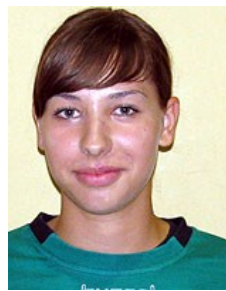

Curko Ana

Position: Right Back
Place of birth:
Date of birth: 24.10.1980
Height: 174 cm

SLO

Debelak Katja

Position: Left Wing
Place of birth:
Date of birth: 13.09.1991
Height: 172 cm

SLO

Drobne Tjasa

Position:
Place of birth:
Date of birth: 21.12.1991
Height: 174 cm

SLO

Grcar Annemarie

Position: Line Player
Place of birth:
Date of birth: 19.02.1989
Height: 171 cm

SLO

Grudnik Maja

Position:
Place of birth:
Date of birth: 28.10.1977
Height: 171 cm

SLO

Kaltak Ines