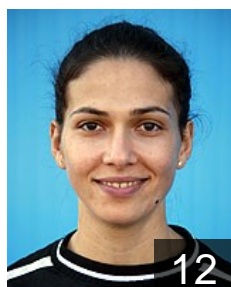

8

 ROU

Artean Andreea Iulia

Position: Left Back
Place of birth: Hunedoara
Date of birth: 16.02.1989
Height: 175 cm

19

 ROU

Busuioceanu Amelia Adriana

Position:
Place of birth: Slatina
Date of birth: 14.03.1981
Height: 166 cm

4

 ROU

Cioaric Catalina

Position: Right Wing
Place of birth: Galati
Date of birth: 11.02.1982
Height: 176 cm

11

 ROU

Cionut Ramona

Position:
Place of birth: Galati
Date of birth: 10.07.1981
Height: 171 cm

12

 ROU

Curtean Daciana Carmen

Position:
Place of birth: Sibiu
Date of birth: 17.04.1984
Height: 168 cm

9

 ROU

Gheorghe Carmen

Position: Right Wing
Place of birth: Galati
Date of birth: 22.02.1985
Height: 168 cm

14

 ROU

Iacob Ramona Nicoleta

Position: Left Wing
Place of birth: Piatra Neamt
Date of birth: 06.12.1980
Height: 165 cm

6

 ROU

Marginean Delia Elena

Position: Left Wing
Place of birth: Brasov
Date of birth: 24.02.1990
Height: 174 cm