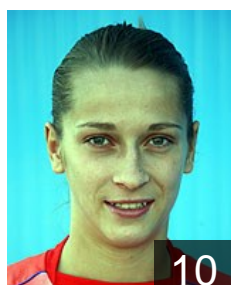

14

 ROU

Iacob Ramona Nicoleta

Position: Left Wing
Place of birth: Piatra Neamt
Date of birth: 06.12.1980
Height: 165 cm

6

 ROU

Marginean Delia Elena

Position: Left Wing
Place of birth: Brasov
Date of birth: 24.02.1990
Height: 174 cm

10

16

 ROU

Nica Claudia Loredana

Position:
Place of birth: Galati
Date of birth: 08.09.1991
Height: 175 cm

 ROU

Polocoser Andreea

Position:
Place of birth: Suceava
Date of birth: 15.06.1991
Height: 182 cm