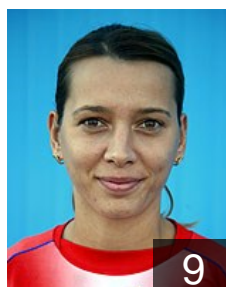

8

 ROU

Artean Andreea Iulia

Position: Left Back
Place of birth: Hunedoara
Date of birth: 16.02.1989
Height: 175 cm

19

 ROU

Busuioceanu Amelia Adriana

Position:
Place of birth: Slatina
Date of birth: 14.03.1981
Height: 166 cm

4

 ROU

Cioaric Catalina

Position: Right Wing
Place of birth: Galati
Date of birth: 11.02.1982
Height: 176 cm

11

 ROU

Cionut Ramona

Position:
Place of birth: Galati
Date of birth: 10.07.1981
Height: 171 cm

12

 ROU

Curtean Daciana Carmen

Position:
Place of birth: Sibiu
Date of birth: 17.04.1984
Height: 168 cm

9

 ROU

Gheorghe Carmen

Position: Right Wing
Place of birth: Galati
Date of birth: 22.02.1985
Height: 168 cm

14

 ROU

Iacob Ramona Nicoleta

Position: Left Wing
Place of birth: Piatra Neamt
Date of birth: 06.12.1980
Height: 165 cm

6

 ROU

Marginean Delia Elena

Position: Left Wing
Place of birth: Brasov
Date of birth: 24.02.1990
Height: 174 cm