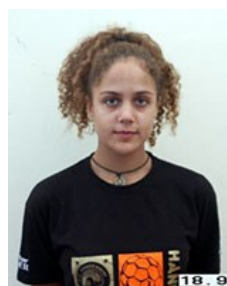

Position:
Place of birth:
Date of birth: 07.02.1981
Height: -

GRE

Sagani Nausika

Position: Wing
Place of birth: Arta
Date of birth: 28.07.1992
Height: 158 cm

RUS

Saidova Nigina

Position:
Place of birth:
Date of birth: 24.06.1977
Height: 185 cm

GRE

Skara Vasiliki

Position: Back
Place of birth: Arta
Date of birth: 04.05.1973
Height: 180 cm

GRE

Skoutela Alexandra

Position: Left Wing
Place of birth: Arta
Date of birth: 15.07.1974
Height: 165 cm

LTU

Stankute Ausra

Position: Line Player
Place of birth: Vilnius
Date of birth: 24.12.1981
Height: 182 cm

GRE

Tsakalou Lamprini

Position: Back
Place of birth: Arta
Date of birth: 07.08.1993
Height: 178 cm

CLUB COMPETITIONS - DELEGATION LIST