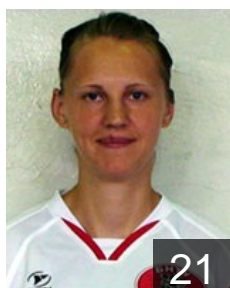

CLUB COMPETITIONS - DELEGATION LIST

Women's European Cup - EHF Cup 2009/10

 BLR BNTU-BelAZ Minsk Reg. - Players

 BLR

Artsiomenka Iryna

Position: Line Player
Place of birth: Gomel
Date of birth: 02.04.1980
Height: 185 cm

 BLR

Artsiukhovich Liliya

Position: Right Back
Place of birth: Minsk
Date of birth: 21.08.1987
Height: 180 cm

 BLR

Bandarenka Hanna

Position: Right Back
Place of birth: Rogachev
Date of birth: 10.02.1988
Height: 182 cm

 BLR

Dzemianchonak Hanna

Position:
Place of birth: Novopolotsk
Date of birth: 03.07.1989
Height: 180 cm

 BLR

Dzmityrieva Natallia

Position: Line Player
Place of birth: Shchuchin
Date of birth: 09.02.1978
Height: 181 cm