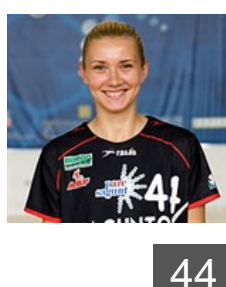

 **GER**
Danilovic Milica
Position: Left Back
Place of birth: Belgrado
Date of birth: 05.01.1975
Height: 185 cm

 **ESP**
Escribano Sanchez Mateos B.
Position:
Place of birth: Ciudad Real
Date of birth: 04.05.1990
Height: 178 cm

 **ESP**
Fernandez Fraga Alicia
Position:
Place of birth: La Coruna
Date of birth: 21.12.1992
Height: 172 cm

 **UKR**
Garbarenko Yuliya
Position: Right Wing
Place of birth: Kiev
Date of birth: 19.04.1983
Height: 168 cm

 **ESP**
Koleva Zornitza
Position: Left Back
Place of birth: Bulgaria
Date of birth: 04.08.1979
Height: 190 cm

 **FRA**
Kpoze Anna Sophie
Position: Right Back
Place of birth: Orleans
Date of birth: 05.07.1985
Height: 184 cm