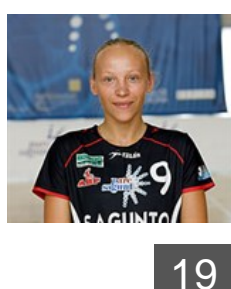

UKR
Garbarenko Yuliya
Position: Right Wing
Place of birth: Kiev
Date of birth: 19.04.1983
Height: 168 cm