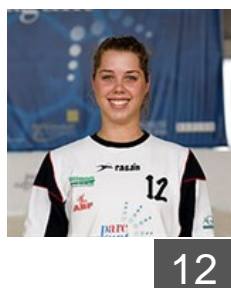

CLUB COMPETITIONS - DELEGATION LIST

Women's European Cup - EHF Cup 2009/10

 **ESP** Valencia Aicequip - Players

 **BRA**
Arenhart Barbara
Position:
Place of birth: Nou Hamburgo
Date of birth: 04.10.1986
Height: 182 cm

 **GER**
Danilovic Milica
Position: Left Back
Place of birth: Belgrado
Date of birth: 05.01.1975
Height: 185 cm

 **ESP**
Escribano Sanchez Mateos B.
Position:
Place of birth: Ciudad Real
Date of birth: 04.05.1990
Height: 178 cm