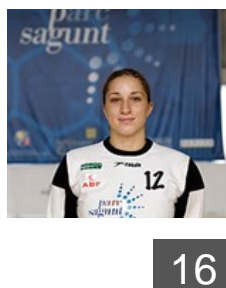

CLUB COMPETITIONS - DELEGATION LIST

Women's European Cup - EHF Cup 2009/10

 **ESP** Valencia Aicequip - Players

 **BRA**
Arenhart Barbara
Position:
Place of birth: Nou Hamburgo
Date of birth: 04.10.1986
Height: 182 cm

 **GER**
Danilovic Milica
Position: Left Back
Place of birth: Belgrado
Date of birth: 05.01.1975
Height: 185 cm

 **ESP**
Escribano Sanchez Mateos B.
Position:
Place of birth: Ciudad Real
Date of birth: 04.05.1990
Height: 178 cm