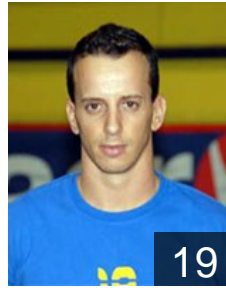

CLUB COMPETITIONS - DELEGATION LIST

Men's European Cup - Challenge Cup 2009/10

 POR Xico Andebol - Players

 POR

Barbosa Pedro

Position:
Place of birth:
Date of birth: 02.11.1989
Height: -
Weight: -

 POR

Basto Alberto

Position: Right Wing
Place of birth: Braga
Date of birth: 05.08.1980
Height: 170 cm
Weight: 71 kg

 POR

Costa Jose

Position: Line Player
Place of birth: Braga
Date of birth: 19.06.1975
Height: 190 cm
Weight: 100 kg

 POR

Ferraz Joao

Position: Right Back
Place of birth: Funchal
Date of birth: 08.01.1990
Height: 199 cm
Weight: 91 kg

 POR

Goncalves Cesar

Position: Right Wing
Place of birth: Guimaraes
Date of birth: 07.12.1988
Height: 178 cm
Weight: 79 kg