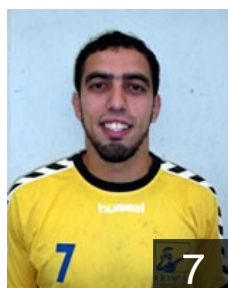

## Lenkevicius Vytautas

Position: Left Back  
Place of birth: Alytus  
Date of birth: 02.07.1984  
Height: 180 cm  
Weight: 110 kg

FRA

## Przedziecki Jay

Position: Wing  
Place of birth: Seclin  
Date of birth: 12.11.1972  
Height: 175 cm  
Weight: 78 kg

SVK

## Salatnay Tomas

Position: Back  
Place of birth: Kosice  
Date of birth: 07.06.1985  
Height: 190 cm  
Weight: 75 kg

FRA