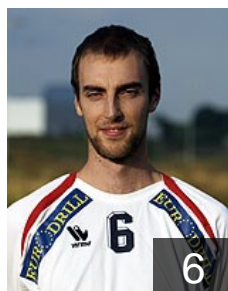

 BEL

Roggeman Koen

Position: Line Player
Place of birth: Antwerpen
Date of birth: 02.06.1982
Height: 182 cm
Weight: 79 kg

 BEL

Roland William

Position: Right Wing
Place of birth: Ans
Date of birth: 09.04.1982
Height: 188 cm
Weight: 86 kg

 NED

Stijnen Jean Paul

Position: Line Player
Place of birth:
Date of birth: 26.04.1987
Height: 183 cm
Weight: 100 kg

 BEL

Tack Jelle

Position:
Place of birth: Tongeren
Date of birth: 08.11.1982
Height: 183 cm
Weight: 75 kg