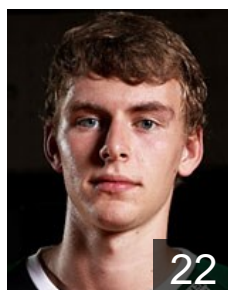

 GER  
**Gutbrod Fabian**  
Position: Left Back  
Place of birth: Göppingen  
Date of birth: 01.07.1988  
Height: 199 cm  
Weight: 97 kg

 GER  
**Haaß Michael**  
Position:  
Place of birth: Essen  
Date of birth: 12.12.1983  
Height: 194 cm  
Weight: 97 kg