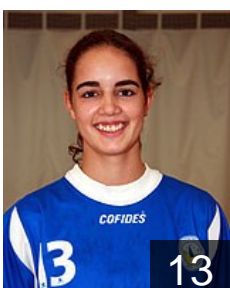

 **POR**

Ceita Katia

Position: Right Wing
Place of birth: Agua Grande
Date of birth: 13.04.1989
Height: 167 cm

 **POR**

Duarte Ilda

Position:
Place of birth: Lagos
Date of birth: 09.02.1973
Height: 165 cm

 **POR**

Ferreira Liliana

Position: Back
Place of birth: Lagos
Date of birth: 05.07.1981
Height: 174 cm

 **POR**

Goncalves Rita

Position: Wing
Place of birth: Lagos
Date of birth: 28.08.1991
Height: 169 cm

 **POR**

Lobato Maria

Position: Right Back
Place of birth: Lobito
Date of birth: 13.06.1983
Height: 180 cm

 **POR**

Lopes Soraia

Position: Back
Place of birth: Lagos
Date of birth: 17.02.1990
Height: 173 cm

 **POR**