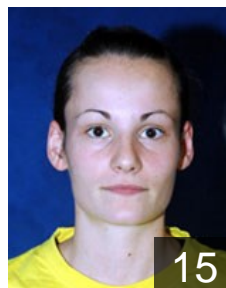

CLUB COMPETITIONS - DELEGATION LIST

Women's European Cup - Challenge Cup 2008/09

 SRB ZRK Bekament Bukovicka Banja - Players

SRB

Agatunovic Bojana
Position: Left Wing
Place of birth: Arandjelovac
Date of birth: 26.07.1985
Height: 169 cm

SRB

Kacarevic Ana
Position:
Place of birth: Kladovo
Date of birth: 18.06.1984
Height: 178 cm

SRB

Karatosic Katarina
Position: Line Player
Place of birth: Arandjelovac
Date of birth: 10.07.1976
Height: 173 cm

SRB

Kolarevic Jovana
Position: Line Player
Place of birth: Arandjelovac
Date of birth: 05.03.1991
Height: 171 cm

SRB

Kuharovic Marija
Position: Right Back
Place of birth: Arandjelovac
Date of birth: 31.08.1977
Height: 170 cm

SRB

Kukic-Radojicic Jasmina
Position: Right Back
Place of birth: Osjek
Date of birth: 30.05.1986
Height: 181 cm

SRB

Maksimovic Biljana
Position: Right Wing
Place of birth: Arandjelovac
Date of birth: 06.05.1990
Height: 168 cm