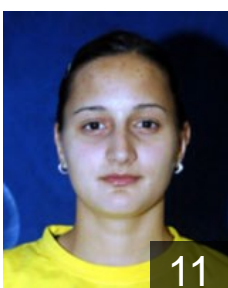

SRB

Kukic-Radojicic Jasmina
Position: Right Back
Place of birth: Osjek
Date of birth: 30.05.1986
Height: 181 cm

SRB

Maksimovic Biljana
Position: Right Wing
Place of birth: Arandjelovac
Date of birth: 06.05.1990
Height: 168 cm

SRB

Mihajilovic Ljubica
Position:
Place of birth: Arandjelovac
Date of birth: 29.04.1985
Height: 176 cm

SRB

Oljaca Marija
Position:
Place of birth: Beograd
Date of birth: 12.01.1991
Height: 181 cm

SRB

Pavlovic Ana
Position: Right Wing
Place of birth: Kragujevac
Date of birth: 03.02.1981
Height: 167 cm

SRB

Perovic Lidija
Position: Left Back
Place of birth: Arandjelovac
Date of birth: 09.10.1987
Height: 181 cm

SRB

Petrovic Jovana
Position: Right Back
Place of birth: Arandjelovac
Date of birth: 26.06.1989
Height: 180 cm