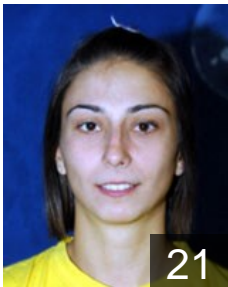

CLUB COMPETITIONS - DELEGATION LIST

Women's European Cup - Challenge Cup 2008/09

 SRB ZRK Bekament Bukovicka Banja - Players

SRB

Agatunovic Bojana
Position: Left Wing
Place of birth: Arandjelovac
Date of birth: 26.07.1985
Height: 169 cm

SRB

Kacarevic Ana
Position:
Place of birth: Kladovo
Date of birth: 18.06.1984
Height: 178 cm

SRB

Karatosic Katarina
Position: Line Player
Place of birth: Arandjelovac
Date of birth: 10.07.1976
Height: 173 cm

SRB

Kolarevic Jovana
Position: Line Player
Place of birth: Arandjelovac
Date of birth: 05.03.1991
Height: 171 cm

SRB

Kuharovic Marija
Position: Right Back
Place of birth: Arandjelovac
Date of birth: 31.08.1977
Height: 170 cm