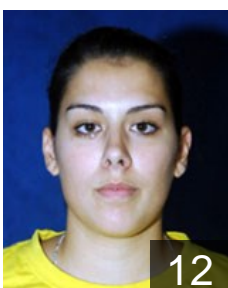

SRB

Kukic-Radojicic Jasmina
Position: Right Back
Place of birth: Osjek
Date of birth: 30.05.1986
Height: 181 cm

SRB

Maksimovic Biljana
Position: Right Wing
Place of birth: Arandjelovac
Date of birth: 06.05.1990
Height: 168 cm

SRB

Mihajilovic Ljubica
Position:
Place of birth: Arandjelovac
Date of birth: 29.04.1985
Height: 176 cm

SRB

Oljaca Marija
Position:
Place of birth: Beograd
Date of birth: 12.01.1991
Height: 181 cm

SRB

Pavlovic Ana
Position: Right Wing
Place of birth: Kragujevac
Date of birth: 03.02.1981
Height: 167 cm