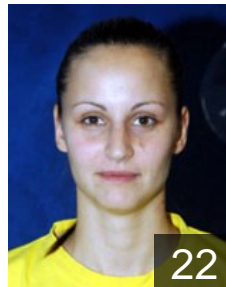

CLUB COMPETITIONS - DELEGATION LIST

Women's European Cup - Challenge Cup 2008/09

 SRB ZRK Bekament Bukovicka Banja - Players

SRB

Agatunovic Bojana
Position: Left Wing
Place of birth: Arandjelovac
Date of birth: 26.07.1985
Height: 169 cm

SRB

Kacarevic Ana
Position:
Place of birth: Kladovo
Date of birth: 18.06.1984
Height: 178 cm

SRB

Karatosic Katarina
Position: Line Player
Place of birth: Arandjelovac
Date of birth: 10.07.1976
Height: 173 cm

SRB

Kolarevic Jovana
Position: Line Player
Place of birth: Arandjelovac
Date of birth: 05.03.1991
Height: 171 cm

SRB

Kuharovic Marija
Position: Right Back
Place of birth: Arandjelovac
Date of birth: 31.08.1977
Height: 170 cm