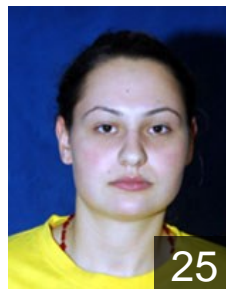

CLUB COMPETITIONS - DELEGATION LIST

Women's European Cup - Challenge Cup 2008/09

 SRB ZRK Bekament Bukovicka Banja - Players

SRB

Agatunovic Bojana
Position: Left Wing
Place of birth: Arandjelovac
Date of birth: 26.07.1985
Height: 169 cm

SRB

Kacarevic Ana
Position:
Place of birth: Kladovo
Date of birth: 18.06.1984
Height: 178 cm

SRB

Karatosic Katarina
Position: Line Player
Place of birth: Arandjelovac
Date of birth: 10.07.1976
Height: 173 cm

SRB

Kolarevic Jovana
Position: Line Player
Place of birth: Arandjelovac
Date of birth: 05.03.1991
Height: 171 cm

SRB

Kuharovic Marija
Position: Right Back
Place of birth: Arandjelovac
Date of birth: 31.08.1977
Height: 170 cm