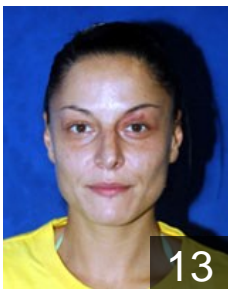

CLUB COMPETITIONS - DELEGATION LIST

Women's European Cup - Challenge Cup 2008/09

 SRB ZRK Bekament Bukovicka Banja - Players

SRB

Agatunovic Bojana
Position: Left Wing
Place of birth: Arandjelovac
Date of birth: 26.07.1985
Height: 169 cm

SRB

Kacarevic Ana
Position:
Place of birth: Kladovo
Date of birth: 18.06.1984
Height: 178 cm

SRB

Karatosic Katarina
Position: Line Player
Place of birth: Arandjelovac
Date of birth: 10.07.1976
Height: 173 cm

SRB

Kolarevic Jovana
Position: Line Player
Place of birth: Arandjelovac
Date of birth: 05.03.1991
Height: 171 cm

SRB

Kuharovic Marija
Position: Right Back
Place of birth: Arandjelovac
Date of birth: 31.08.1977
Height: 170 cm