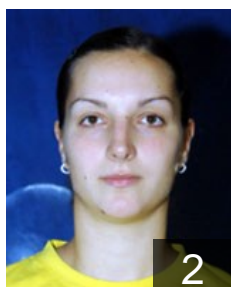

 SRB

Rankovic Milica

Position: Left Back
Place of birth: Arandjelovac
Date of birth: 27.03.1989
Height: 175 cm

 SRB

Ristanovic Dragana

Position: Line Player
Place of birth: Sabac
Date of birth: 20.10.1977
Height: 179 cm

 SRB

Timotijevic Ana

Position: Right Back
Place of birth: Arandjelovac
Date of birth: 29.02.1980
Height: 181 cm

 SRB

Vojcic Katarina

Position: Left Back
Place of birth: Arandjelovac
Date of birth: 15.01.1985
Height: 180 cm