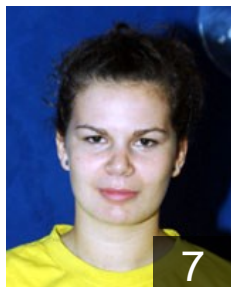

CLUB COMPETITIONS - DELEGATION LIST

Women's European Cup - Challenge Cup 2008/09

SRB ZRK Bekament Bukovicka Banja - Players

SRB

Radoicic Maja

Position:
Place of birth: Arandjelovac
Date of birth: 12.01.1990
Height: 167 cm