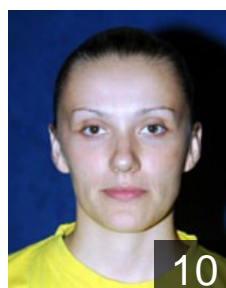

SRB

Kolarevic Jovana
Position: Line Player
Place of birth: Arandjelovac
Date of birth: 05.03.1991
Height: 171 cm

SRB

Kuharovic Marija
Position: Right Back
Place of birth: Arandjelovac
Date of birth: 31.08.1977
Height: 170 cm

SRB

Kukic-Radojicic Jasmina
Position: Right Back
Place of birth: Osjek
Date of birth: 30.05.1986
Height: 181 cm

SRB

Maksimovic Biljana
Position: Right Wing
Place of birth: Arandjelovac
Date of birth: 06.05.1990
Height: 168 cm

SRB

Mihajilovic Ljubica
Position:
Place of birth: Arandjelovac
Date of birth: 29.04.1985
Height: 176 cm

SRB

Oljaca Marija
Position:
Place of birth: Beograd
Date of birth: 12.01.1991
Height: 181 cm

SRB

Pavlovic Ana
Position: Right Wing
Place of birth: Kragujevac
Date of birth: 03.02.1981
Height: 167 cm

SRB

Perovic Lidija
Position: Left Back
Place of birth: Arandjelovac
Date of birth: 09.10.1987
Height: 181 cm

SRB

Petrovic Jovana
Position: Right Back
Place of birth: Arandjelovac
Date of birth: 26.06.1989
Height: 180 cm