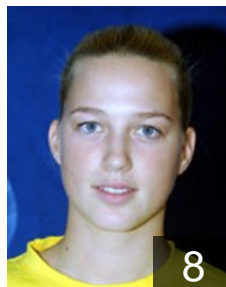

CLUB COMPETITIONS - DELEGATION LIST

Women's European Cup - Challenge Cup 2008/09

 SRB ZRK Bekament Bukovicka Banja - Players

 SRB

Radoicic Maja

Position:
Place of birth: Arandjelovac
Date of birth: 12.01.1990
Height: 167 cm