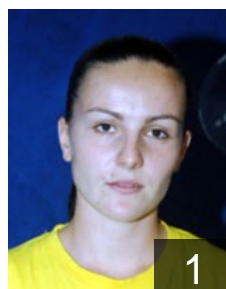

SRB

Kolarevic Jovana
Position: Line Player
Place of birth: Arandjelovac
Date of birth: 05.03.1991
Height: 171 cm

SRB

Kuharovic Marija
Position: Right Back
Place of birth: Arandjelovac
Date of birth: 31.08.1977
Height: 170 cm

SRB

Kukic-Radojicic Jasmina
Position: Right Back
Place of birth: Osjek
Date of birth: 30.05.1986
Height: 181 cm

SRB

Maksimovic Biljana
Position: Right Wing
Place of birth: Arandjelovac
Date of birth: 06.05.1990
Height: 168 cm