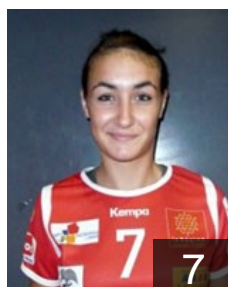

## Barral Ingrid

Position: Right Wing  
Place of birth: Ganges  
Date of birth: 02.09.1983  
Height: 173 cm

 FRA

## Carrat Delphine

Position: Left Wing  
Place of birth: Challans  
Date of birth: 25.04.1986  
Height: 162 cm

 FRA

## Carre Chloe

Position: Left Wing  
Place of birth:  
Date of birth: 03.01.1991  
Height: -

 FRA

## Champion Cindy

Position: Right Wing  
Place of birth: Champigny  
Date of birth: 02.08.1991  
Height: -

 FRA