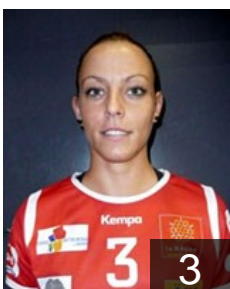

## Macra Temadji Nathalie

Position: Back  
Place of birth: N'Djamena  
Date of birth: 24.02.1977  
Height: 175 cm

10

 FRA

## Marchal Maureen

Position: Line Player  
Place of birth: Marseille  
Date of birth: 29.07.1985  
Height: 170 cm

2

 FRA

## Marchal Priscilla

Position: Line Player  
Place of birth: Avignon  
Date of birth: 23.08.1991  
Height: -

18

 FRA