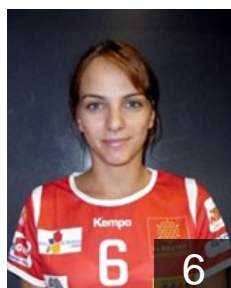

CLUB COMPETITIONS - DELEGATION LIST

Women's European Cup - Challenge Cup 2008/09

FRA HBC Nimes - Players

FRA

Barral Ingrid

Position: Right Wing
Place of birth: Ganges
Date of birth: 02.09.1983
Height: 173 cm