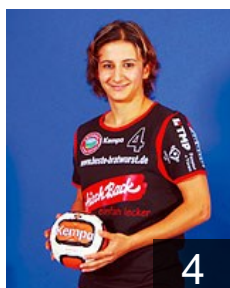

# CLUB COMPETITIONS - DELEGATION LIST

Women's European Cup - Challenge Cup 2008/09

 GER Thüringer HC - Players

 MKD  
**Atanasovska Andrijana**  
Position: Left Wing  
Place of birth: Prilep  
Date of birth: 06.09.1983  
Height: 167 cm