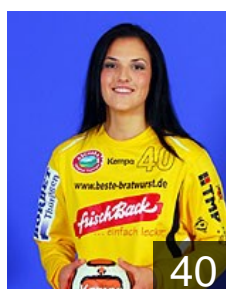

# CLUB COMPETITIONS - DELEGATION LIST

Women's European Cup - Challenge Cup 2008/09

 GER Thüringer HC - Players

 MKD  
**Atanasovska Andrijana**  
Position: Left Wing  
Place of birth: Prilep  
Date of birth: 06.09.1983  
Height: 167 cm

 GER  
**Bohm Marielle**  
Position: Back  
Place of birth:  
Date of birth: 02.01.1981  
Height: 174 cm

 GER  
**Bolze Nadja**  
Position:  
Place of birth:  
Date of birth: 18.05.1990  
Height: -

 CRO  
**Bralo Katarina**  
Position:  
Place of birth: München  
Date of birth: 19.08.1988  
Height: 182 cm