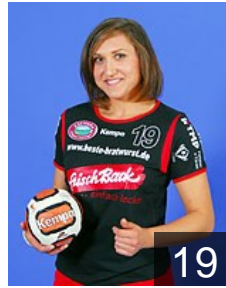

 CZE  
**Knytlova Martina**  
Position: Right Wing  
Place of birth: Prag  
Date of birth: 27.01.1978  
Height: 170 cm

## Minevskaja Ewgenija

Position: Left Back  
Place of birth: Rostock  
Date of birth: 31.10.1992  
Height: 184 cm

 MKD