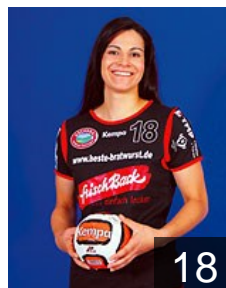

GER

Uhlig Alexandra

Position: Back
Place of birth: Leipzig
Date of birth: 09.08.1981
Height: 175 cm