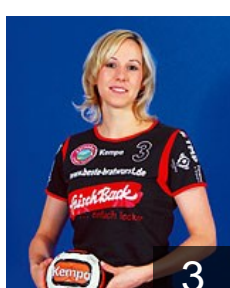

 GER  
**Fischer Lena**  
Position:  
Place of birth:  
Date of birth: 03.05.1992  
Height: -

 GER  
**Friedrich Lisa**  
Position:  
Place of birth:  
Date of birth: 14.04.1992  
Height: -

 GER  
**Härdter Nadine**  
Position: Left Wing  
Place of birth: Kandel  
Date of birth: 29.03.1981  
Height: 166 cm

 GER  
**Harlander Sylvia**  
Position:  
Place of birth:  
Date of birth: 11.01.1974  
Height: -

 GER  
**Jurack Julia**  
Position: Right Back  
Place of birth: Erfurt  
Date of birth: 28.03.1985  
Height: 180 cm