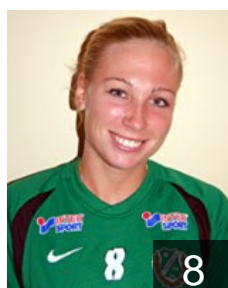

 SWE

Frederiksen Viola

Position:
Place of birth: Savedalen/
Date of birth: 17.05.1985
Height: 168 cm

 SWE

Holmgren Cecilia

Position: Right Back
Place of birth: Overlulea
Date of birth: 23.04.1988
Height: 174 cm

17

 SWE

Källqvist Elin

Position: Right Wing
Place of birth: Bankeryd
Date of birth: 28.07.1987
Height: 160 cm

 SWE

Lennerstad Annie

Position:
Place of birth: Lerum/Goteborg
Date of birth: 14.08.1990
Height: 171 cm

 SWE

Lindqvist Sofia

Position: Right Wing
Place of birth: Kungsbacka
Date of birth: 08.07.1986
Height: 166 cm

 SWE

Lindström Emelie

Position:
Place of birth: Alvsborg/
Date of birth: 01.08.1988
Height: 173 cm

 SWE

Milding Lindgren Sofia

Position: Left Wing
Place of birth: Goteborg
Date of birth: 10.11.1989
Height: 177 cm

CLUB COMPETITIONS - DELEGATION LIST

Women's European Cup - Cup Winners' Cup 2008/09

SWE Önnereds HK - Players