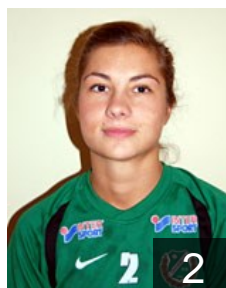

 SWE

Milding Lindgren Sofia

Position: Left Wing
Place of birth: Goteborg
Date of birth: 10.11.1989
Height: 177 cm

CLUB COMPETITIONS - DELEGATION LIST

Women's European Cup - Cup Winners' Cup 2008/09

SWE Önnereds HK - Players

11

NOR

Olsen Johanna

Position: Right Back
Place of birth: Orebro
Date of birth: 30.01.1980
Height: 180 cm

SWE

Olsson Sanna

Position:
Place of birth: Gagnef
Date of birth: 28.10.1991
Height: 178 cm

6

SWE

Petersen Ina

Position: Left Wing
Place of birth: Bjuv
Date of birth: 10.09.1988
Height: 170 cm

SWE

Prochazka Paula

Position: Line Player
Place of birth: Allhelgona
Date of birth: 19.05.1989
Height: 166 cm