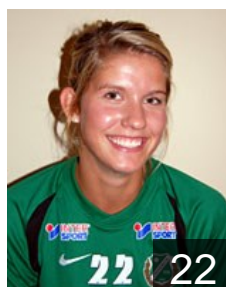

SWE

Wislander Sofia

Position:
Place of birth: Backa/Goteborg
Date of birth: 07.09.1989
Height: 172 cm