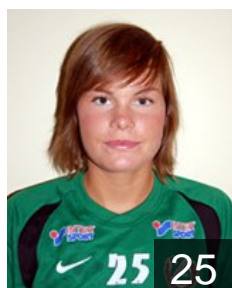

CLUB COMPETITIONS - DELEGATION LIST

Women's European Cup - Cup Winners' Cup 2008/09

 SWE Önnereds HK - Players

 SWE

Andersson Frida

Position: Left Back
Place of birth: Onsala/
Date of birth: 12.07.1989
Height: 185 cm

 SWE

Andersson Karin

Position: Line Player
Place of birth: Torp/Uddevalla
Date of birth: 11.05.1980
Height: 179 cm

 SWE

Aronsson Jessica

Position:
Place of birth: Uddevalla
Date of birth: 24.06.1975
Height: 180 cm

 SWE

Aronsson Johanna

Position: Left Back
Place of birth: Uddevalla
Date of birth: 21.05.1982
Height: 178 cm

 SWE

Finsbäck Johanna

Position: Line Player
Place of birth: Tynnered/
Date of birth: 15.09.1988
Height: 177 cm