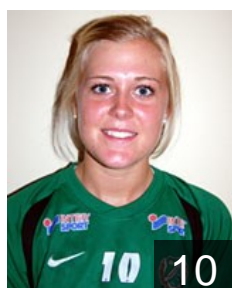

 SWE

Aronsson Johanna

Position: Left Back
Place of birth: Uddevalla
Date of birth: 21.05.1982
Height: 178 cm

 SWE

Finsbäck Johanna

Position: Line Player
Place of birth: Tynnered/
Date of birth: 15.09.1988
Height: 177 cm

 SWE

Frederiksen Viola

Position:
Place of birth: Savedalen/
Date of birth: 17.05.1985
Height: 168 cm

 SWE

Holmgren Cecilia

Position: Right Back
Place of birth: Overlulea
Date of birth: 23.04.1988
Height: 174 cm

17

 SWE

Källqvist Elin

Position: Right Wing
Place of birth: Bankeryd
Date of birth: 28.07.1987
Height: 160 cm

 SWE

Lennerstad Annie

Position:
Place of birth: Lerum/Goteborg
Date of birth: 14.08.1990
Height: 171 cm