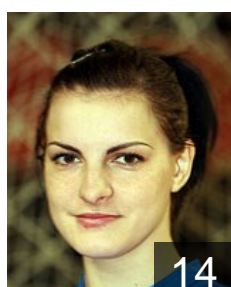

 ROU
Blaga Mihaela
Position:
Place of birth: Iasi
Date of birth: 07.07.1971
Height: 174 cm

 ROU
Busuioceanu Amelia Adriana
Position:
Place of birth: Slatina
Date of birth: 14.03.1981
Height: 166 cm

 ROU
Cioaric Catalina
Position: Right Wing
Place of birth: Galati
Date of birth: 11.02.1982
Height: 176 cm

 ROU
Cionut Ramona
Position:
Place of birth: Galati
Date of birth: 10.07.1981
Height: 171 cm

 ROU
Curtean Daciana Carmen
Position:
Place of birth: Sibiu
Date of birth: 17.04.1984
Height: 168 cm

 ROU
Dobca Raluca Nicoleta
Position: Line Player
Place of birth: Hunedoara
Date of birth: 01.07.1983
Height: 178 cm

 ROU
Drutu Diana Mihaela
Position: Left Back
Place of birth: Galati
Date of birth: 01.05.1987
Height: 188 cm

 ROU
Gheorghe Carmen
Position: Right Wing
Place of birth: Galati
Date of birth: 22.02.1985
Height: 168 cm