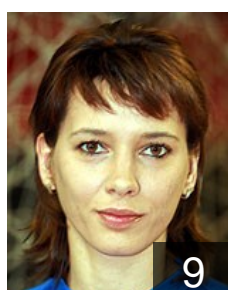

CLUB COMPETITIONS - DELEGATION LIST

Women's European Cup - Cup Winners' Cup 2008/09

 ROU HC Danubius Galati - Players

 ROU
Artean Andreea Iulia
Position: Left Wing
Place of birth: Hunedcara
Date of birth: 16.02.1989
Height: 175 cm

 ROU
Blaga Mihaela
Position:
Place of birth: Iasi
Date of birth: 07.07.1971
Height: 174 cm

 ROU
Busuioceanu Amelia Adriana
Position:
Place of birth: Slatina
Date of birth: 14.03.1981
Height: 166 cm

 ROU
Cioaric Catalina
Position: Right Wing
Place of birth: Galati
Date of birth: 11.02.1982
Height: 176 cm

 ROU
Cionut Ramona
Position:
Place of birth: Galati
Date of birth: 10.07.1981
Height: 171 cm

 ROU
Curtean Daciana Carmen
Position:
Place of birth: Sibiu
Date of birth: 17.04.1984
Height: 168 cm

 ROU
Dobca Raluca Nicoleta
Position: Line Player
Place of birth: Hunedoara
Date of birth: 01.07.1983
Height: 178 cm