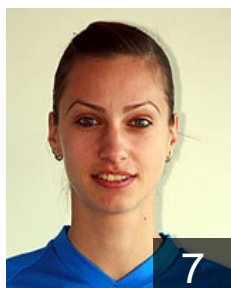

 ROU
Patru Georgeta Diana
Position: Left Wing
Place of birth: Craiova
Date of birth: 10.07.1975
Height: 168 cm

CLUB COMPETITIONS - DELEGATION LIST

Women's European Cup - Cup Winners' Cup 2008/09

 ROU HC Danubius Galati - Players

 ROU

Teodorescu Paula Vasilica

Position:

Place of birth: Focsani

Date of birth: 26.03.1984

Height: 180 cm

 ROU

Tilvic Andreea Bianca

Position:

Place of birth:

Date of birth: 04.10.1981

Height: -

 ROU

Trandafir Maricica

Position: Line Player

Place of birth: Galati