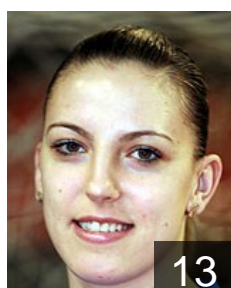

CLUB COMPETITIONS - DELEGATION LIST

Women's European Cup - Cup Winners' Cup 2008/09

 ROU HC Danubius Galati - Players

 ROU
Artean Andreea Iulia
Position: Left Wing
Place of birth: Hunedcara
Date of birth: 16.02.1989
Height: 175 cm

 ROU
Blaga Mihaela
Position:
Place of birth: Iasi
Date of birth: 07.07.1971
Height: 174 cm

 ROU
Busuioceanu Amelia Adriana
Position:
Place of birth: Slatina
Date of birth: 14.03.1981
Height: 166 cm

 ROU
Cioaric Catalina
Position: Right Wing
Place of birth: Galati
Date of birth: 11.02.1982
Height: 176 cm

 ROU
Cionut Ramona
Position:
Place of birth: Galati
Date of birth: 10.07.1981
Height: 171 cm

 ROU
Curtean Daciana Carmen
Position:
Place of birth: Sibiu
Date of birth: 17.04.1984
Height: 168 cm

 ROU
Dobca Raluca Nicoleta
Position: Line Player
Place of birth: Hunedoara
Date of birth: 01.07.1983
Height: 178 cm

 ROU
Drutu Diana Mihaela
Position: Left Back
Place of birth: Galati
Date of birth: 01.05.1987
Height: 188 cm

 ROU
Gheorghe Carmen
Position: Right Wing
Place of birth: Galati
Date of birth: 22.02.1985
Height: 168 cm