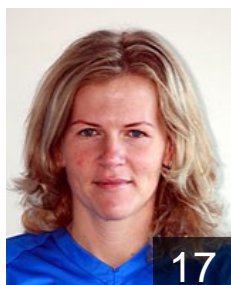

Date of birth: 13.01.1986

Height: 180 cm

 ROU

Tudor Nicoleta

Position: Left Back

Place of birth: Galati

Date of birth: 26.11.1988

Height: 182 cm

Left Club

 HUN

Borbély Zsanett

Position: Line Player

Place of birth: Szeged

Date of birth: 09.01.1978

Height: 178 cm

Left Club on 31.12.2008