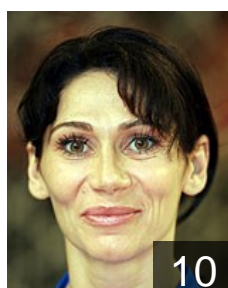

 ROU
Drutu Diana Mihaela
Position: Left Back
Place of birth: Galati
Date of birth: 01.05.1987
Height: 188 cm

 ROU
Gheorghe Carmen
Position: Right Wing
Place of birth: Galati
Date of birth: 22.02.1985
Height: 168 cm

 ROU
Ghionea Renata Andrada
Position: Right Back
Place of birth: Baia Mare
Date of birth: 12.01.1985
Height: 177 cm

 HUN
Jenöfi Katalin
Position: Left Back
Place of birth: Sarvar
Date of birth: 06.10.1983
Height: 188 cm