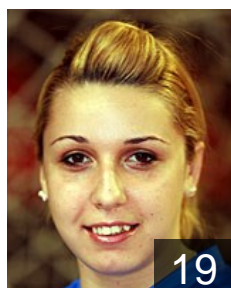

CLUB COMPETITIONS - DELEGATION LIST

Women's European Cup - Cup Winners' Cup 2008/09

 ROU HC Danubius Galati - Players

 ROU
Artean Andreea Iulia
Position: Left Wing
Place of birth: Hunedcara
Date of birth: 16.02.1989
Height: 175 cm

 ROU
Blaga Mihaela
Position:
Place of birth: Iasi
Date of birth: 07.07.1971
Height: 174 cm

 ROU
Busuioceanu Amelia Adriana
Position:
Place of birth: Slatina
Date of birth: 14.03.1981
Height: 166 cm

 ROU
Cioaric Catalina
Position: Right Wing
Place of birth: Galati
Date of birth: 11.02.1982
Height: 176 cm

 ROU
Drutu Diana Mihaela
Position: Left Back
Place of birth: Galati
Date of birth: 01.05.1987
Height: 188 cm

 ROU
Gheorghe Carmen
Position: Right Wing
Place of birth: Galati
Date of birth: 22.02.1985
Height: 168 cm