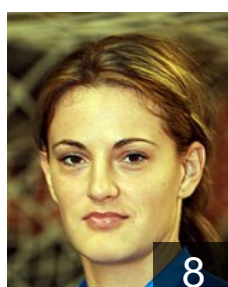

 ROU
Blaga Mihaela
Position:
Place of birth: Iasi
Date of birth: 07.07.1971
Height: 174 cm

 ROU
Busuioceanu Amelia Adriana
Position:
Place of birth: Slatina
Date of birth: 14.03.1981
Height: 166 cm

 ROU
Cioaric Catalina
Position: Right Wing
Place of birth: Galati
Date of birth: 11.02.1982
Height: 176 cm

 ROU
Cionut Ramona
Position:
Place of birth: Galati
Date of birth: 10.07.1981
Height: 171 cm

 ROU
Curtean Daciana Carmen
Position:
Place of birth: Sibiu
Date of birth: 17.04.1984
Height: 168 cm

 ROU
Dobca Raluca Nicoleta
Position: Line Player
Place of birth: Hunedoara
Date of birth: 01.07.1983
Height: 178 cm

 ROU
Drutu Diana Mihaela
Position: Left Back
Place of birth: Galati
Date of birth: 01.05.1987
Height: 188 cm

 ROU
Gheorghe Carmen
Position: Right Wing
Place of birth: Galati
Date of birth: 22.02.1985
Height: 168 cm