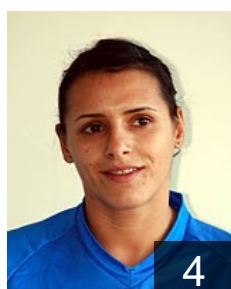

CLUB COMPETITIONS - DELEGATION LIST

Women's European Cup - Cup Winners' Cup 2008/09

 ROU HC Danubius Galati - Players

 ROU
Artean Andreea Iulia
Position: Left Wing
Place of birth: Hunedcara
Date of birth: 16.02.1989
Height: 175 cm

 ROU
Blaga Mihaela
Position:
Place of birth: Iasi
Date of birth: 07.07.1971
Height: 174 cm

 ROU
Busuioceanu Amelia Adriana
Position:
Place of birth: Slatina
Date of birth: 14.03.1981
Height: 166 cm

 ROU
Cioaric Catalina
Position: Right Wing
Place of birth: Galati
Date of birth: 11.02.1982
Height: 176 cm