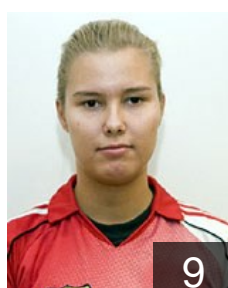

## Forsman Cecilia

Position: Right Back  
Place of birth:  
Date of birth: 14.08.1987  
Height: 172 cm

20

FIN

## Hägglund Heidi

Position:  
Place of birth: Esbo  
Date of birth: 01.01.1986  
Height: 174 cm

16

FIN

## Härkönen Nea

Position: Left Wing  
Place of birth: Helsinki  
Date of birth: 11.04.1975  
Height: 171 cm

33

FIN