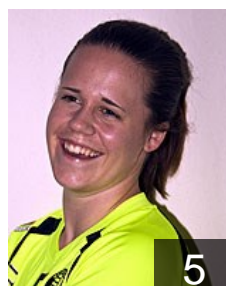

 SUI

Klarer Sabrina

Position:
Place of birth: St. Gallen
Date of birth: 26.02.1988
Height: 166 cm

 SUI

Prinzing Isabel

Position:
Place of birth: New York
Date of birth: 09.07.1989
Height: 171 cm

 SUI

Ruff Alexa

Position: Back
Place of birth: Schaffhausen
Date of birth: 07.03.1984
Height: 171 cm

 SUI

Ruoss Annett

Position: Wing
Place of birth: St. Gallen
Date of birth: 13.09.1991
Height: 158 cm

CLUB COMPETITIONS - DELEGATION LIST