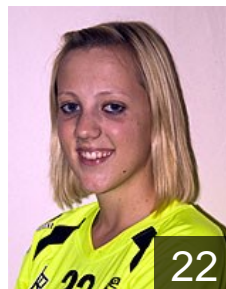

 RUS

Andryushchenko Anna

Position:
Place of birth:
Date of birth: 18.02.1977
Height: -

 SUI

Brüscheiler Regula

Position:
Place of birth: Münsterlingen
Date of birth: 05.06.1985
Height: 174 cm

 SUI

Fehr Severine

Position: Line Player
Place of birth: St. Gallen
Date of birth: 13.10.1988
Height: 171 cm

 SUI

Forster Leslie

Position:
Place of birth: Basel
Date of birth: 18.05.1984
Height: 168 cm

 SUI

Frikart Elena

Position: Line Player
Place of birth: Münsterlingen
Date of birth: 17.02.1982
Height: 179 cm