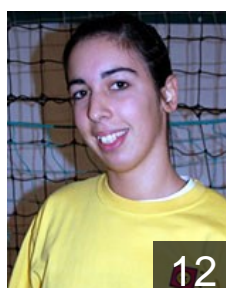

POR
Soares Marta
Position:
Place of birth: Maia
Date of birth: 31.07.1989
Height: 176 cm