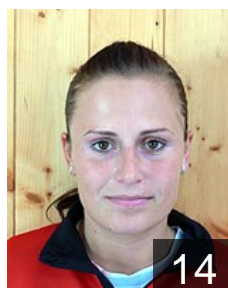

CLUB COMPETITIONS - DELEGATION LIST

Women's European Cup - Cup Winners' Cup 2008/09

 CZE DHK ZORA Olomouc - Players

 CZE
Chrenkova Romana
Position: Left Wing
Place of birth: Frydek-Mistek
Date of birth: 30.06.1987
Height: 167 cm

 CZE
Dostalova Lucie
Position: Right Wing
Place of birth: Olomouc
Date of birth: 04.08.1983
Height: 172 cm

 CZE
Gebre Selasie Anna
Position: Back
Place of birth: Trebic
Date of birth: 03.06.1991
Height: 168 cm