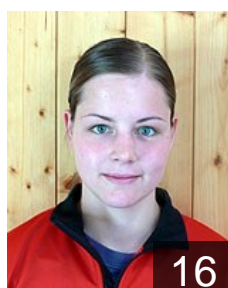

 CZE
Dostalova Lucie
Position: Right Wing
Place of birth: Olomouc
Date of birth: 04.08.1983
Height: 172 cm

 CZE
Gebre Selasie Anna
Position: Back
Place of birth: Trebic
Date of birth: 03.06.1991
Height: 168 cm

 CZE
Hejtmankova Veronika
Position:
Place of birth: Prostejov
Date of birth: 06.03.1974
Height: 170 cm

 CZE
Hrbkova Michaela
Position: Right Wing
Place of birth: Olomouc
Date of birth: 14.07.1987
Height: 170 cm

 CZE
Kellarova Martina
Position: Back
Place of birth: Olomouc
Date of birth: 06.11.1980
Height: 176 cm

 CZE
Kovacikova Tereza
Position: Back
Place of birth: Olomouc
Date of birth: 21.05.1985
Height: 190 cm