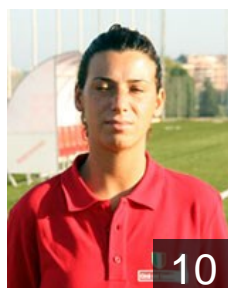

ITA

Contini Ilenia

Position:
Place of birth: Nuoro (ITA)
Date of birth: 05.09.1984
Height: 166 cm

10