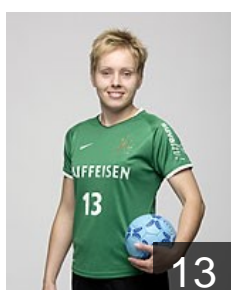

FIN

Hurmerinta Anne

Position: Right Wing
Place of birth: Pälkäne
Date of birth: 29.07.1979
Height: 162 cm