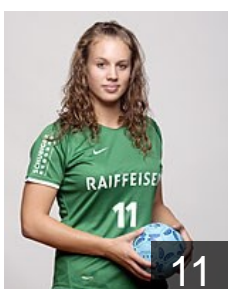

## Scheffold Cornelia

Position: Left Back  
Place of birth: St. Gallen  
Date of birth: 02.03.1985  
Height: 180 cm

 SUI