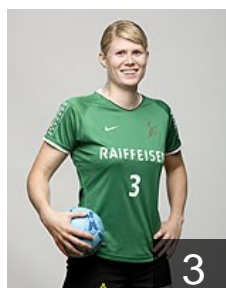

# CLUB COMPETITIONS - DELEGATION LIST

Women's European Cup - EHF Cup 2008/09

 SUI LC Brühl Handball - Players

 SUI

**Amstutz Bernadette**

Position:  
Place of birth: Schaffhausen  
Date of birth: 28.01.1985  
Height: 169 cm