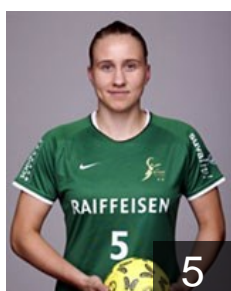

GER

Lang Saskia

Position: Left Back
Place of birth: Lörache
Date of birth: 19.12.1986
Height: 178 cm