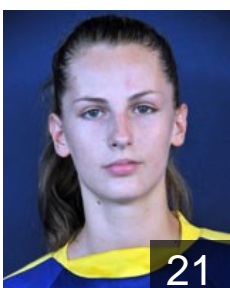

## Kalinichenko Irina

Position:  
Place of birth: Rostov (RUS)  
Date of birth: 03.08.1974  
Height: 177 cm

14

SRB

## Koperec Slavica

Position: Right Back  
Place of birth: Beograd (SRB)  
Date of birth: 23.05.1977  
Height: 166 cm

5

UKR

## Kuzmina Natalya

Position: Right Back  
Place of birth: D. Petrovski  
Date of birth: 14.07.1978  
Height: 182 cm

2

SRB