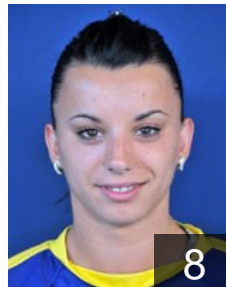

## Arsic Ivana

Position: Left Wing  
Place of birth: Krusevac (SRB)  
Date of birth: 22.10.1983  
Height: 164 cm

3

SRB

## Bartosic Jovana

Position: Left Wing  
Place of birth: G. Milanovac  
Date of birth: 28.05.1985  
Height: 165 cm

8

SRB

## Filipovic Ivana

Position: Left Back  
Place of birth: Beograd (SRB)  
Date of birth: 05.01.1989  
Height: 185 cm

17

UKR