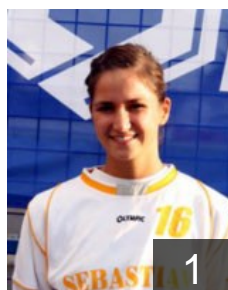

BEL
Nouwen Sofie
Position:
Place of birth: Genk
Date of birth: 07.02.1987
Height: 173 cm