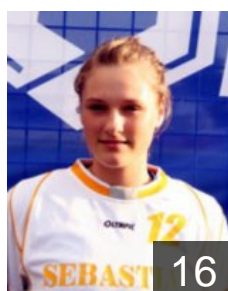

 BEL
Machiels Evy
Position: Left Back
Place of birth: Tongeren
Date of birth: 03.02.1984
Height: 181 cm

 BEL
Masrouki Monia
Position: Right Back
Place of birth: Liege
Date of birth: 06.05.1991
Height: 164 cm

 BEL
Masrouki Sabrine
Position: Left Wing
Place of birth: Liege
Date of birth: 01.03.1989
Height: 172 cm

 FRA
Myaro Keyidi
Position: Line Player
Place of birth: Sarh
Date of birth: 12.01.1978
Height: 175 cm

 BEL
Neuzy Julie
Position: Left Back
Place of birth: Liege
Date of birth: 22.01.1990
Height: 173 cm

 BEL
Nouwen Sofie
Position:
Place of birth: Genk
Date of birth: 07.02.1987
Height: 173 cm

 BEL
Panis Linde
Position: Left Wing
Place of birth: Hasselt
Date of birth: 20.06.1978
Height: 163 cm