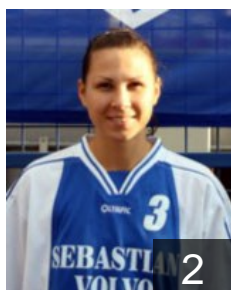

10

 BEL

Carcadia Florentina

Position: Right Back
Place of birth: Valcea
Date of birth: 03.03.1974
Height: 173 cm

7

 BEL

Dell'Olivo Valentine

Position: Left Wing
Place of birth: Seraing
Date of birth: 26.04.1988
Height: 158 cm

2

 BEL

Evrard Laurence

Position: Left Back
Place of birth: Liege
Date of birth: 04.09.1992
Height: 174 cm

10

 BEL

Falci Monia

Position:
Place of birth: Liege
Date of birth: 05.05.1983
Height: 173 cm