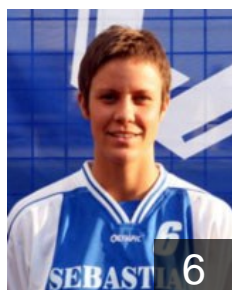

13

 BEL

Jolly Maude

Position:
Place of birth: Oupeye
Date of birth: 09.10.1990
Height: 170 cm

15

CLUB COMPETITIONS - DELEGATION LIST

Women's European Cup - EHF Cup 2008/09

 BEL *Femina Vise - Players*

 BEL
Machiels Evy
Position: Left Back
Place of birth: Tongeren
Date of birth: 03.02.1984
Height: 181 cm

 BEL
Masrouki Monia
Position: Right Back
Place of birth: Liege
Date of birth: 06.05.1991
Height: 164 cm