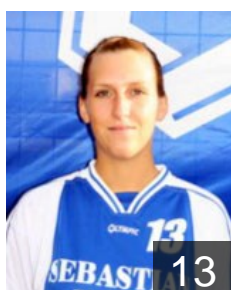

9

 BEL

Hortelan Geraldine

Position: Right Wing
Place of birth: Verviers
Date of birth: 01.10.1990
Height: 163 cm

18

 BEL

Jerusalem Ann

Position: Right Wing
Place of birth: Aachen
Date of birth: 03.11.1985
Height: 174 cm