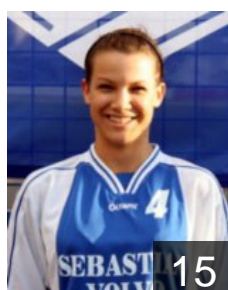

BEL

Jolly Maude

Position:
Place of birth: Oupeye
Date of birth: 09.10.1990
Height: 170 cm

15