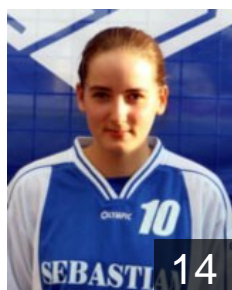

 BEL
Machiels Evy
Position: Left Back
Place of birth: Tongeren
Date of birth: 03.02.1984
Height: 181 cm

 BEL
Masrouki Monia
Position: Right Back
Place of birth: Liege
Date of birth: 06.05.1991
Height: 164 cm

 BEL
Masrouki Sabrine
Position: Left Wing
Place of birth: Liege
Date of birth: 01.03.1989
Height: 172 cm

 FRA
Myaro Keyidi
Position: Line Player
Place of birth: Sarh
Date of birth: 12.01.1978
Height: 175 cm