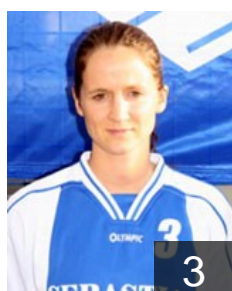

BEL
Panis Linde
Position: Left Wing
Place of birth: Hasselt
Date of birth: 20.06.1978
Height: 163 cm