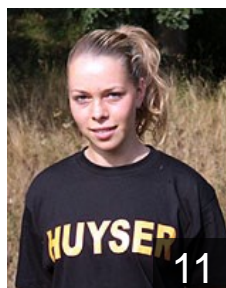

NED

Waidijk Donna

Position: Line Player
Place of birth: Groningen
Date of birth: 06.02.1993
Height: 174 cm

NED