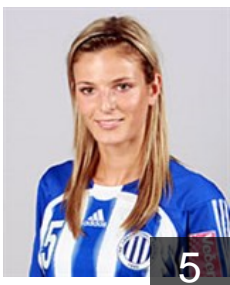

Position:
Place of birth: Zagreb
Date of birth: 13.03.1989
Height: 179 cm

 CRO

Menalo Ivona

Position:
Place of birth: Metkovic
Date of birth: 24.11.1990
Height: 180 cm

 CRO

Milanovic Litre Vesna

Position: Line Player
Place of birth: Sinj
Date of birth: 30.05.1986
Height: 180 cm

 CRO

Milic Ivana

Position: Left Wing
Place of birth: Zagreb
Date of birth: 08.11.1988
Height: 170 cm

 CRO

Niksic Ana

Position:
Place of birth:
Date of birth: 29.06.1989
Height: -

 CRO

Peraica Aneta

Position: Right Wing
Place of birth: Zagreb
Date of birth: 29.07.1985
Height: 174 cm

 CRO

Petkovic Iva

Position:
Place of birth: Metkovic
Date of birth: 11.11.1989
Height: 187 cm

 CRO

Pusic Koroljevic Nikica

Position: Left Wing
Place of birth: Pozega
Date of birth: 19.03.1983
Height: 175 cm

 CRO

Vrkljan Bernardica

Position: Left Back
Place of birth: Slavonski brod
Date of birth: 07.08.1980
Height: 185 cm

CLUB COMPETITIONS - DELEGATION LIST