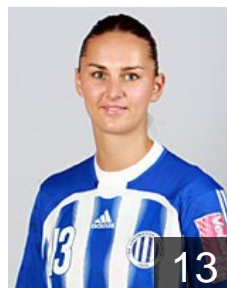

 CRO

Kozaric Tea

Position:
Place of birth: Virovitica
Date of birth: 03.05.1991
Height: 173 cm

 CRO

Maruscec Ana

Position: Left Wing
Place of birth: Zagreb
Date of birth: 31.08.1988
Height: 185 cm

 CRO

Matic Franka

Position:
Place of birth: Zagreb
Date of birth: 13.03.1989
Height: 179 cm

 CRO

Menalo Ivona

Position:
Place of birth: Metkovic
Date of birth: 24.11.1990
Height: 180 cm

 CRO

Milanovic Litre Vesna

Position: Line Player
Place of birth: Sinj
Date of birth: 30.05.1986
Height: 180 cm

 CRO

Milic Ivana

Position: Left Wing
Place of birth: Zagreb
Date of birth: 08.11.1988
Height: 170 cm

 CRO

Niksic Ana

Position:
Place of birth:
Date of birth: 29.06.1989
Height: -

 CRO

Peraica Aneta