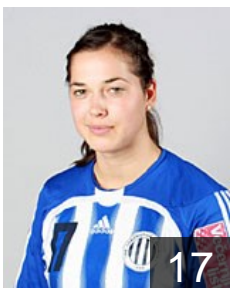

 CRO

Brcic Martina

Position: Line Player
Place of birth: Sinj
Date of birth: 18.09.1990
Height: 180 cm

 CRO

Busic Smilja

Position: Left Wing
Place of birth: Dzakovo
Date of birth: 11.01.1991
Height: 175 cm

 CRO

Cop Andesilic Maja

Position:
Place of birth: Varazdin
Date of birth: 31.10.1979
Height: 177 cm

 CRO

Dzeco Nina

Position: Right Back
Place of birth: Split
Date of birth: 16.05.1988
Height: 182 cm

 CRO

Golubic Tea