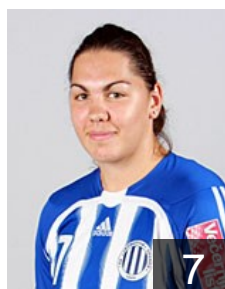

Left Club

 CRO

Bosnjak Sandra

Position: Line Player

Place of birth: Zagreb

Date of birth: 31.07.1989

Height: 185 cm

Left Club on 27.10.2008

 CRO

Havic Dina

Position: Left Back

Place of birth: Rijeka

Date of birth: 13.11.1987

Height: 183 cm

Left Club on 31.05.2009

 CRO