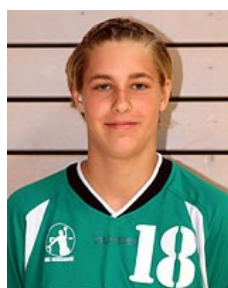

Weinachter Martine

Position:
Place of birth: Luxembourg
Date of birth: 19.12.1978
Height: 170 cm

LUX

Welter Tina

Position: Line Player
Place of birth: Luxembourg
Date of birth: 30.01.1993
Height: 173 cm