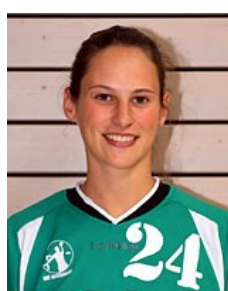

Poos Christiane

Position: Line Player
Place of birth: Uccle
Date of birth: 05.06.1968
Height: 170 cm

LUX

Rossi Jetti

Position:
Place of birth: Luxembourg
Date of birth: 12.07.1985
Height: 170 cm