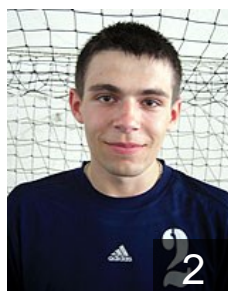

 MDA

Nazarco Serghei

Position:
Place of birth: Chrisinau
Date of birth: 16.05.1984
Height: 192 cm
Weight: 82 kg

 MDA

Nenitsa Vitalie

Position: Right Back
Place of birth: Drochia
Date of birth: 04.06.1987
Height: 191 cm
Weight: 90 kg

 MDA

Ojog Oleg

Position: Right Back
Place of birth: Drochia
Date of birth: 07.03.1984
Height: 181 cm
Weight: 77 kg

CLUB COMPETITIONS - DELEGATION LIST

Men's European Cup - Cup Winners' Cup 2008/09

 MDA HC Olimpus-85-USEFS - Players