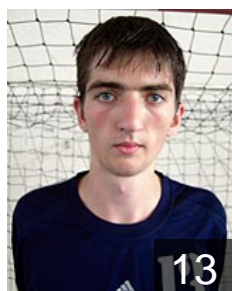

 MDA

Gargaun Alexandru

Position: Right Wing
Place of birth: Chrisinau
Date of birth: 03.08.1984
Height: 175 cm
Weight: 75 kg

 MDA

Iarmenko Roman

Position: Line Player
Place of birth: Drochia
Date of birth: 04.07.1988
Height: 192 cm
Weight: 89 kg

17

 MDA

Melnic Nicolae

Position:
Place of birth: Drochia
Date of birth: 19.07.1988
Height: 195 cm
Weight: 90 kg

 MDA

Minciuc Andrei

Position: Right Back
Place of birth: Balti
Date of birth: 10.11.1982
Height: 192 cm
Weight: 110 kg

 MDA

Nazarco Serghei

Position:
Place of birth: Chrisinau
Date of birth: 16.05.1984
Height: 192 cm
Weight: 82 kg

 MDA

Nenitsa Vitalie

Position: Right Back
Place of birth: Drochia
Date of birth: 04.06.1987
Height: 191 cm
Weight: 90 kg