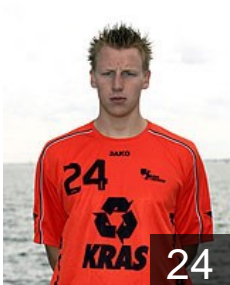

NED

Mühren Nick

Position: Left Back
Place of birth: Purmerend
Date of birth: 15.03.1980
Height: 192 cm
Weight: 95 kg

NED

Ooms Joost

Position: Back
Place of birth: Breda
Date of birth: 10.08.1978
Height: 205 cm
Weight: 110 kg