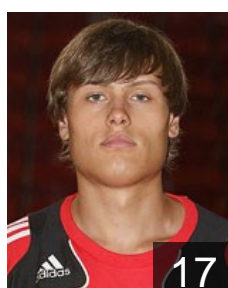

POR

Kuybida Artem

Position: Left Back
Place of birth: UKR
Date of birth: 14.03.1990
Height: 201 cm
Weight: 88 kg