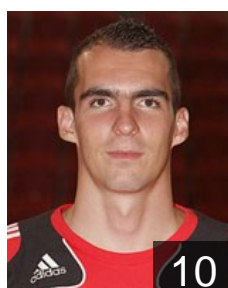

POR

Pedroso Claudio

Position: Right Back
Place of birth: Lisboa (POR)
Date of birth: 14.03.1986
Height: 198 cm
Weight: 87 kg