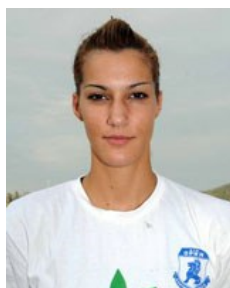

13

 GRE

Vizeli Fani

Position:
Place of birth: Thessaloniki
Date of birth: 09.12.1985
Height: 173 cm

Left Club

 BUL

Krumova Valerieva Radina

Position:
Place of birth:
Date of birth: 21.03.1987
Height: -