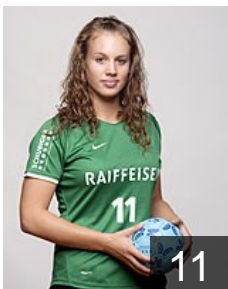

 SUI

Peronino Sibylle

Position:
Place of birth: Huttwil
Date of birth: 22.03.1989
Height: 165 cm

 SUI

Portmann Susan

Position: Right Back
Place of birth: Arth
Date of birth: 22.08.1985
Height: 178 cm

CLUB COMPETITIONS - DELEGATION LIST

Women's European Cup - EHF Champions League 2008/09

 SUI LC Brühl Handball - Players

 SUI

Rossi Nadja

Position:
Place of birth: Winterthur
Date of birth: 01.09.1984
Height: 174 cm

 SUI

Scheffold Cornelia

Position: Left Back
Place of birth: St. Gallen
Date of birth: 02.03.1985
Height: 180 cm