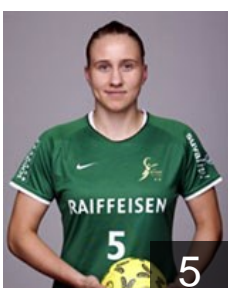

 SUI

Haag Stephanie

Position: Left Back
Place of birth: Wil SG
Date of birth: 24.10.1990
Height: 174 cm

 SUI

Hug Andrea

Position: Left Wing
Place of birth: St. Gallen
Date of birth: 25.08.1986
Height: 164 cm

 FIN

Hurmerinta Anne

Position: Right Wing
Place of birth: Pälkäne
Date of birth: 29.07.1979
Height: 162 cm

 SUI

Kern Gabriela

Position:
Place of birth: Zürich
Date of birth: 23.02.1984
Height: 172 cm

 GER

Lang Saskia

Position: Left Back
Place of birth: Lörache
Date of birth: 19.12.1986
Height: 178 cm

 SUI

Mierzwa Caroline

Position: Line Player
Place of birth: Münsterlinger
Date of birth: 30.12.1973
Height: 169 cm

 SUI