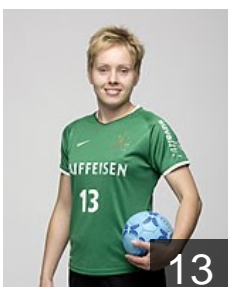

 SUI

Haag Stephanie

Position: Left Back
Place of birth: Wil SG
Date of birth: 24.10.1990
Height: 174 cm

 SUI

Hug Andrea

Position: Left Wing
Place of birth: St. Gallen
Date of birth: 25.08.1986
Height: 164 cm

 FIN

Hurmerinta Anne

Position: Right Wing
Place of birth: Pälkäne
Date of birth: 29.07.1979
Height: 162 cm

 SUI

Kern Gabriela

Position:
Place of birth: Zürich
Date of birth: 23.02.1984
Height: 172 cm

 GER

Lang Saskia

Position: Left Back
Place of birth: Lörache
Date of birth: 19.12.1986
Height: 178 cm

 SUI

Mierzwa Caroline

Position: Line Player
Place of birth: Münsterlinger
Date of birth: 30.12.1973
Height: 169 cm

 SUI