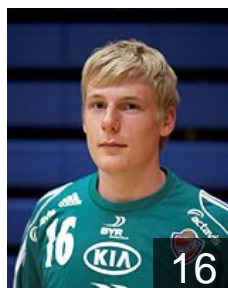

## Arnarson Kristjan Örn

Position: Right Wing  
Place of birth: ISL  
Date of birth: 17.01.1990  
Height: 182 cm  
Weight: 84 kg

 ISL

## Brynjarsson Freyr

Position: Left Wing  
Place of birth: Keflavik (ISL)  
Date of birth: 05.05.1977  
Height: 176 cm  
Weight: 76 kg

 ISL