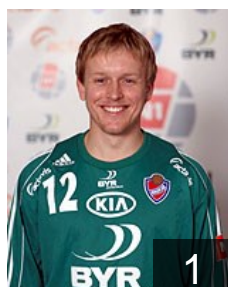

ISL

Gudmundsson Gisil Runar

Position:
Place of birth: Selfoss (ISL)
Date of birth: 05.01.1978
Height: 182 cm
Weight: 85 kg