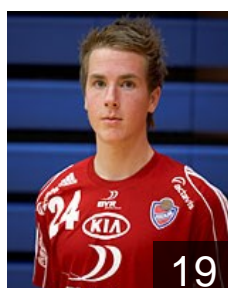

Place of birth: Hafnarfjörður

Date of birth: 03.01.1986

Height: 191 cm

Weight: 93 kg

 ISL

**Sigurmannsson Stefan Rafn**

Position: Left Wing

Place of birth: Hafnarfjörður