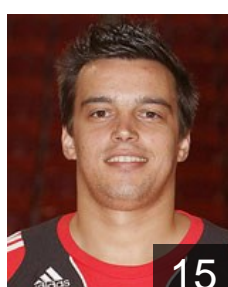

 POR

**Madureira Edgar**

Position: Line Player  
Place of birth: Lisboa (POR)  
Date of birth: 22.07.1984  
Height: 183 cm  
Weight: 81 kg

 SRB

**Miricki Nikola**

Position: Back  
Place of birth: Vrbas (SRB)  
Date of birth: 12.07.1980  
Height: 192 cm  
Weight: 86 kg