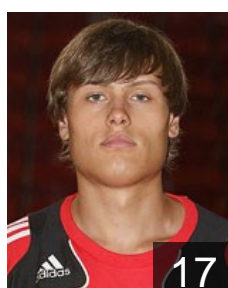

 POR

**Gomes Luis**

Position: Right Back  
Place of birth: Oeiras (PRO)  
Date of birth: 30.09.1971  
Height: 184 cm  
Weight: 93 kg

 POR

**Jeronimo Pedro**

Position: Right Wing  
Place of birth: Oeiras (POR)  
Date of birth: 21.07.1977  
Height: 185 cm  
Weight: 87 kg

 POR

**Kuybida Artem**

Position: Left Back  
Place of birth: UKR  
Date of birth: 14.03.1990  
Height: 201 cm  
Weight: 88 kg

 POR

**Lopes Joao**

Position: Left Back  
Place of birth: Lisboa (POR)  
Date of birth: 16.07.1979  
Height: 198 cm  
Weight: 110 kg