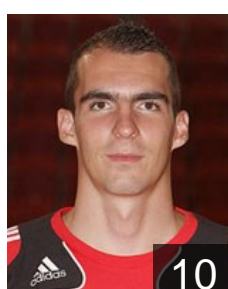

 POR

**Madureira Edgar**

Position: Line Player  
Place of birth: Lisboa (POR)  
Date of birth: 22.07.1984  
Height: 183 cm  
Weight: 81 kg

 SRB

**Miricki Nikola**

Position: Back  
Place of birth: Vrbas (SRB)  
Date of birth: 12.07.1980  
Height: 192 cm  
Weight: 86 kg

 POR

**Nunes Luis**

Position: Left Wing  
Place of birth: Fafe (PRO)  
Date of birth: 01.06.1979  
Height: 183 cm  
Weight: 90 kg

 POR

**Pais Joao**

Position: Right Back  
Place of birth: Lisboa (POR)  
Date of birth: 23.06.1988  
Height: 184 cm  
Weight: 77 kg

 POR

**Pedroso Claudio**

Position: Right Back  
Place of birth: Lisboa (POR)  
Date of birth: 14.03.1986  
Height: 198 cm  
Weight: 87 kg