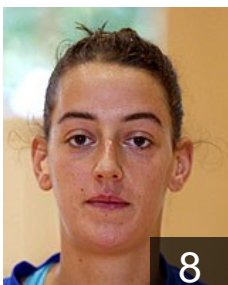

20

 **ESP**

Garmendia Lopez Tatiana
Position:
Place of birth: San Sebastian,
Date of birth: 16.02.1974
Height: 169 cm

10

 **MNE**

Krnic Hrvatsko Natasa
Position: Back
Place of birth: Karlovac, CRO
Date of birth: 07.08.1987
Height: 183 cm

21

 **ESP**

Lopez Quiros C.
Position: Right Wing
Place of birth: Cadiz, ESP
Date of birth: 08.07.1975
Height: 168 cm

11

 **ESP**

Minguez Mugertza Ixone
Position: Right Wing
Place of birth: Ermua, ESP
Date of birth: 23.07.1983
Height: 172 cm