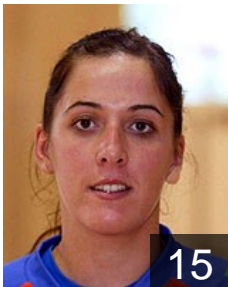

CLUB COMPETITIONS - DELEGATION LIST

Women's European Cup - Cup Winners' Cup 2007/08

 **ESP Super Amara Bera Bera - Players**

 **ESP**

Aguirre Alegria Zulai
Position: Line Player
Place of birth: Bermeo, ESP
Date of birth: 16.01.1981
Height: 177 cm

15

 **ESP**

Aisa Zamora Patricia
Position:
Place of birth: Vitoria, ESP
Date of birth: 09.11.1984
Height: 179 cm

12

 **ESP**

Alcoba Lopez Maite
Position:
Place of birth:
Date of birth: 07.10.1989
Height: -