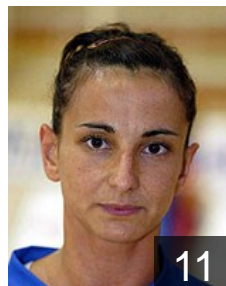

ESP

Lopez Quiros C.
Position: Right Wing
Place of birth: Cadiz, ESP
Date of birth: 08.07.1975
Height: 168 cm

11