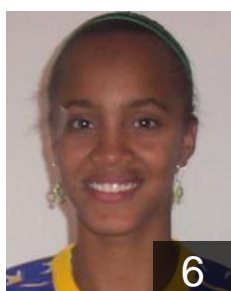

CLUB COMPETITIONS - DELEGATION LIST

Women's European Cup - EHF Cup 2007/08

 **POR** Madeira Andebol SAD - Players

 **POR**
Aguiar Claudia
Position: Left Wing
Place of birth: POR
Date of birth: 13.10.1986
Height: 170 cm

4

 **POR**
Cardoso Ana
Position: Left Back
Place of birth: POR
Date of birth: 04.08.1983
Height: 173 cm

8

 **POR**
Correia Ana
Position: Right Wing
Place of birth: POR
Date of birth: 25.04.1988
Height: 172 cm

6

 **POR**
Franco Ana
Position:
Place of birth: POR
Date of birth: 04.08.1982
Height: 166 cm

15

 **POR**
Ganau Virginia
Position:
Place of birth: POR
Date of birth: 19.05.1977
Height: 172 cm

18

 **POR**
Goncalves Mariela
Position:
Place of birth: POR
Date of birth: 30.09.1977
Height: 168 cm