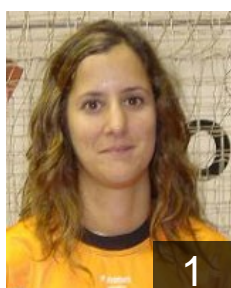

6

 **POR**
Franco Ana
Position:
Place of birth: POR
Date of birth: 04.08.1982
Height: 166 cm

15

 **POR**
Ganau Virginia
Position:
Place of birth: POR
Date of birth: 19.05.1977
Height: 172 cm

18

 **POR**
Goncalves Mariela
Position:
Place of birth: POR
Date of birth: 30.09.1977
Height: 168 cm

13

 **POR**
Gouveia Esmeralda
Position:
Place of birth: POR
Date of birth: 20.11.1976
Height: 169 cm

1

 **HUN**
Kari-Horvath Renata
Position:
Place of birth:
Date of birth: 02.01.1983
Height: -

 **POR**
Mendonca Luisa
Position: Left Wing
Place of birth: POR
Date of birth: 23.05.1986
Height: 176 cm

5

 **POR**
Sabino Bebiana
Position: Line Player
Place of birth: POR
Date of birth: 15.11.1986
Height: 173 cm

7

 **POR**
Seabra Ana
Position: Left Wing
Place of birth: POR
Date of birth: 31.07.1977
Height: 165 cm