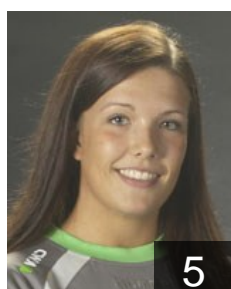

DEN

Orvad Jeanette Sigsgaard

Position:
Place of birth:
Date of birth: 23.08.1989
Height: 168 cm

5

DEN

Sörensen Holm Henriette

Position: Left Wing
Place of birth:
Date of birth: 25.09.1987
Height: 166 cm

9