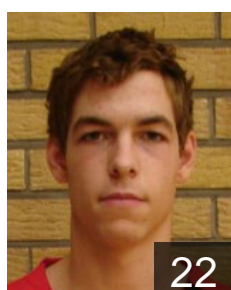

20

 BEL

L'Hoest David

Position: Right Back
Place of birth: BEL
Date of birth: 19.02.1983
Height: 191 cm
Weight: 93 kg

14

 BEL

Roggeman Koen

Position: Line Player
Place of birth: BEL
Date of birth: 02.06.1982
Height: 180 cm
Weight: 80 kg

6

 BEL

Rosseau Bert

Position: Left Wing
Place of birth: BEL
Date of birth: 07.02.1988
Height: 182 cm
Weight: 75 kg

22

 BEL

Van Vaerenbergh Roel

Position:
Place of birth: BEL
Date of birth: 28.03.1982
Height: 187 cm
Weight: 81 kg