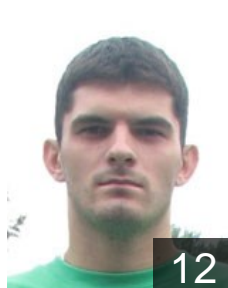

 ROU

**Soldanescu Bogdan Vasilie**

Position: Left Back  
Place of birth: ROM  
Date of birth: 30.01.1985  
Height: 197 cm  
Weight: 108 kg

 ROU

**Stanescu Ionut Rudi**

Position:  
Place of birth: ROM  
Date of birth: 14.08.1979  
Height: 195 cm  
Weight: 108 kg