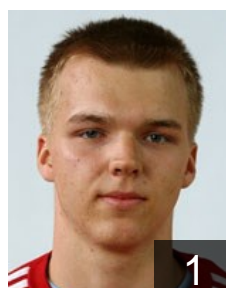

CZE

Mrkva Tomas

Position:
Place of birth: Karviná, CZE
Date of birth: 20.01.1989
Height: 200 cm
Weight: 99 kg

1