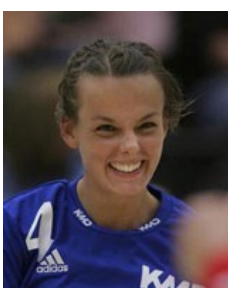

DEN
Svensson Molgaard Helle
Position:
Place of birth:
Date of birth: 17.11.1983
Height: -