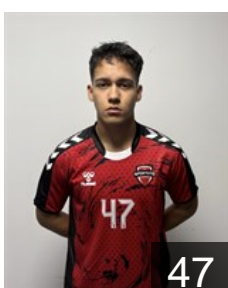

## Akdamar Sirri Kemal

Position: Right Back  
Place of birth: ADANA  
Date of birth: 08.02.1992  
Height: 187 cm  
Weight: 95 kg

 TUR

## Civan Ahmet Furkan

Position: Goalkeeper  
Place of birth: ISTANBUL  
Date of birth: 09.07.2004  
Height: 198 cm  
Weight: 98 kg

 SLO

## Cvetko Tobias

Position: Left Back  
Place of birth: CELIJE  
Date of birth: 10.01.1997  
Height: 192 cm  
Weight: 96 kg

 TUR