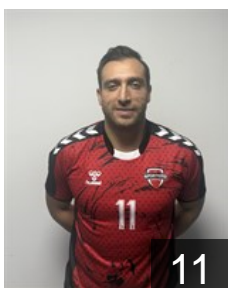

# EHF Club Competition – Delegation list

EHF European Cup Men 2025/26

 TUR Spor Toto SK - Players

 TUR

## Akdamar Sirri Kemal

Position: Right Back  
Place of birth: ADANA  
Date of birth: 08.02.1992  
Height: 187 cm  
Weight: 95 kg

 TUR