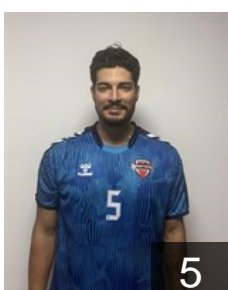

## Muhovic Amir

Position: Line Player  
Place of birth: SAREJEVO  
Date of birth: 02.12.1999  
Height: 204 cm  
Weight: 113 kg

 TUR

## Pektas Alp Eren

Position: Left Wing  
Place of birth: ANKARA  
Date of birth: 22.05.1987  
Height: 190 cm  
Weight: 90 kg

 TUR

## Sarak Özgür

Position: Right Back  
Place of birth: BAFRA  
Date of birth: 07.02.1993  
Height: 193 cm  
Weight: 98 kg

 TUR