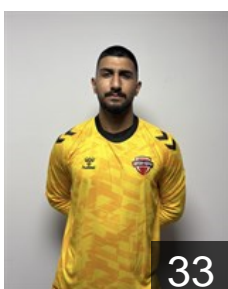

TUR

Civan Ahmet Furkan

Position: Goalkeeper
Place of birth: ISTANBUL
Date of birth: 09.07.2004
Height: 198 cm
Weight: 98 kg