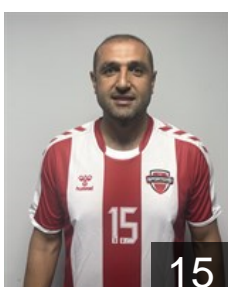

TUR

Yıldırım Mikail

Position: Left Back
Place of birth: SIVAS
Date of birth: 28.03.1988
Height: 200 cm
Weight: 114 kg