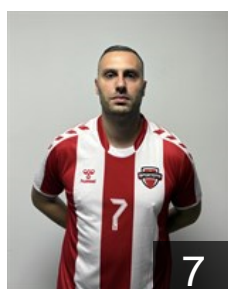

TUR

Sarak Özgür

Position: Right Back
Place of birth: BAFRA
Date of birth: 07.02.1993
Height: 193 cm
Weight: 98 kg