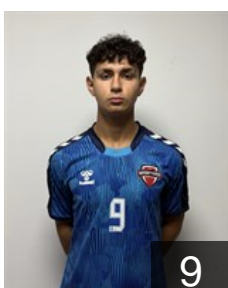

TUR

Tan Yanki Ata

Position: Line Player
Place of birth: Ankara
Date of birth: 20.10.2008
Height: 189 cm
Weight: 80 kg