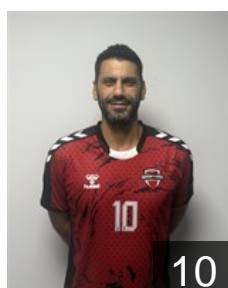

TUR

Üçdag Ibrahim

Position: Line Player
Place of birth: ADANA
Date of birth: 26.09.1984
Height: 195 cm
Weight: 103 kg