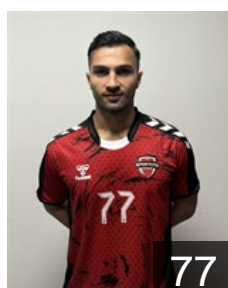

TUR

Kasirga Bayram

Position: Left Wing
Place of birth: IZMIR
Date of birth: 09.02.2003
Height: 181 cm
Weight: 77 kg