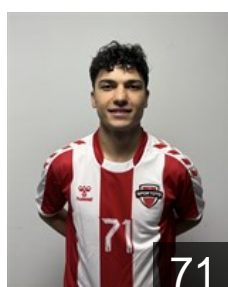

## Erdogan Ozan

Position: Centre Back  
Place of birth: ADANA  
Date of birth: 05.09.1997  
Height: 186 cm  
Weight: 88 kg

 TUR

## Erduran Mahmut

Position: Right Back  
Place of birth: Ankara  
Date of birth: 04.08.2008  
Height: 184 cm  
Weight: 80 kg

 TUR

## Göktepe Coskun

Position: Goalkeeper  
Place of birth: ANKARA  
Date of birth: 04.08.1988  
Height: 189 cm  
Weight: 95 kg

 TUR