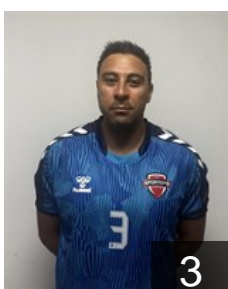

## Keskin Emre

Position: Centre Back  
Place of birth: ADANA  
Date of birth: 02.11.1988  
Height: 188 cm  
Weight: 90 kg

 BIH

## Muhovic Amir

Position: Line Player  
Place of birth: SAREJEVO  
Date of birth: 02.12.1999  
Height: 204 cm  
Weight: 113 kg

 TUR