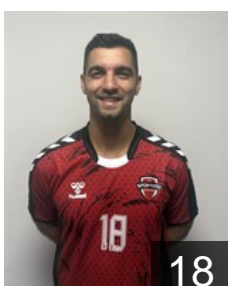

## Cvetko Tobias

Position: Left Back  
Place of birth: CELIJE  
Date of birth: 10.01.1997  
Height: 192 cm  
Weight: 96 kg

 TUR

## Demircan Çınar Alp

Position: Left Wing  
Place of birth: Ankara  
Date of birth: 16.09.2008  
Height: 184 cm  
Weight: 80 kg

 TUR

## Demirezen Mehmet

Position: Line Player  
Place of birth: ANKARA  
Date of birth: 03.08.1988  
Height: 197 cm  
Weight: 120 kg

 TUR