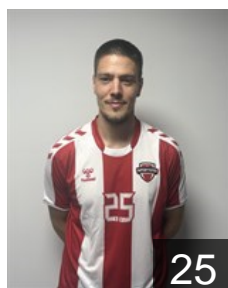

BIH

Muhovic Amir

Position: Line Player
Place of birth: SAREJEVO
Date of birth: 02.12.1999
Height: 204 cm
Weight: 113 kg