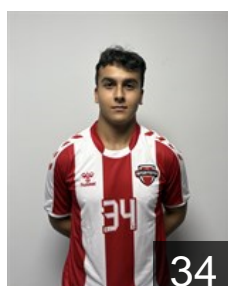

## Demirezen Mehmet

Position: Line Player  
Place of birth: ANKARA  
Date of birth: 03.08.1988  
Height: 197 cm  
Weight: 120 kg

 TUR

## Erdogan Ozan

Position: Centre Back  
Place of birth: ADANA  
Date of birth: 05.09.1997  
Height: 186 cm  
Weight: 88 kg

 TUR