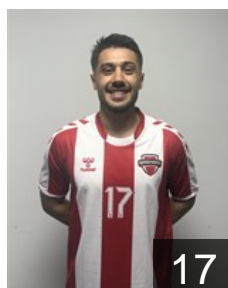

# EHF Club Competition – Delegation list

EHF European Cup Men 2025/26

 TUR Spor Toto SK - Players

 TUR

## Akdamar Sirri Kemal

Position: Right Back  
Place of birth: ADANA  
Date of birth: 08.02.1992  
Height: 187 cm  
Weight: 95 kg

 TUR