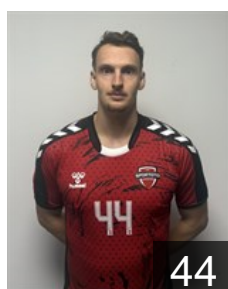

## Akdamar Sirri Kemal

Position: Right Back  
Place of birth: ADANA  
Date of birth: 08.02.1992  
Height: 187 cm  
Weight: 95 kg

 TUR

## Biçer Görkem

Position: Right Wing  
Place of birth: BURSA  
Date of birth: 02.01.1999  
Height: 187 cm  
Weight: 88 kg

 TUR

## Civan Ahmet Furkan

Position: Goalkeeper  
Place of birth: ISTANBUL  
Date of birth: 09.07.2004  
Height: 198 cm  
Weight: 98 kg

 SLO

## Cvetko Tobias

Position: Left Back  
Place of birth: CELIJE  
Date of birth: 10.01.1997  
Height: 192 cm  
Weight: 96 kg

 TUR