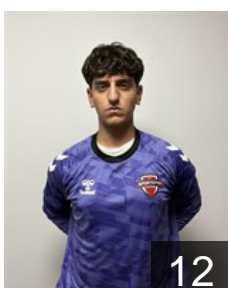

TUR

Karaca Muhammed Yusuf

Position: Goalkeeper
Place of birth: ANKARA
Date of birth: 21.03.2008
Height: 185 cm
Weight: 88 kg