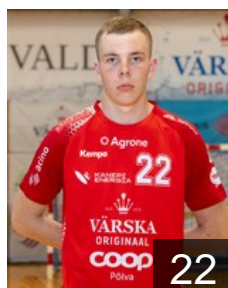

EHF Club Competition – Delegation list

EHF European Cup Men 2025/26

 EST Põlva Serviti - Players

 EST

Einassoo Jass

Position: Left Back
Place of birth: Põlva
Date of birth: 25.04.2007
Height: 198 cm
Weight: 97 kg

 EST

Hääl Andero

Position: Line Player
Place of birth: Põlva
Date of birth: 20.08.2005
Height: 194 cm
Weight: 80 kg

 EST

Kalk Karlis

Position: Centre Back
Place of birth: Põlva
Date of birth: 11.07.2006
Height: 185 cm
Weight: 80 kg