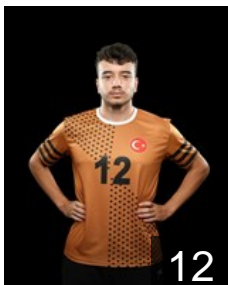

TUR

Bugday Baris

Position: Right Wing
Place of birth: hatay
Date of birth: 07.02.2002
Height: 178 cm
Weight: 82 kg

TUR

Çakir Egemen

Position: Centre Back
Place of birth: bursa
Date of birth: 06.11.2002
Height: 185 cm
Weight: 80 kg

TUR

Kanberoğlu Samet

Position: Left Wing
Place of birth: trabzon
Date of birth: 23.03.1998
Height: 177 cm
Weight: 78 kg

TUR

Özmusul Yunus

Position: Goalkeeper
Place of birth: eskisehir
Date of birth: 04.02.1989
Height: 200 cm
Weight: 107 kg

TUR

Özes Ozan

Position: Centre Back
Place of birth: ankara
Date of birth: 18.03.2005
Height: 180 cm
Weight: 69 kg

EHF Club Competition – Delegation list

EHF European Cup Men 2025/26

 TUR Depsas Enerji AS SK - Players

 TUR

Uygur Arda Eray

Position: Goalkeeper
Place of birth: Ankara
Date of birth: 22.11.2005
Height: 185 cm
Weight: 80 kg

 TUR

Yeniçeri Emre

Position: Line Player
Place of birth: ankara
Date of birth: 05.11.1987
Height: 193 cm
Weight: 100 kg