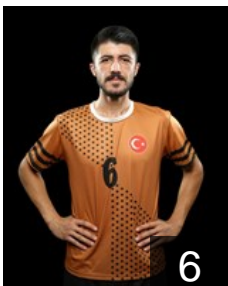

EHF Club Competition – Delegation list

EHF European Cup Men 2025/26

TUR Depsas Enerji AS SK - Players

TUR

Aydin Ahmet

Position: Right Wing
Place of birth: sivas
Date of birth: 10.04.2001
Height: 178 cm
Weight: 73 kg

NGR

Bello Daniel

Position: Line Player
Place of birth: Lagos
Date of birth: 02.11.2001
Height: 202 cm
Weight: 110 kg

TUR

Biçici Kazim Emre

Position: Left Wing
Place of birth: bolu
Date of birth: 06.06.1999
Height: 188 cm
Weight: 85 kg

TUR

Bugday Baris

Position: Right Wing
Place of birth: hatay
Date of birth: 07.02.2002
Height: 178 cm
Weight: 82 kg

TUR

Çakir Egemen

Position: Centre Back
Place of birth: bursa
Date of birth: 06.11.2002
Height: 185 cm
Weight: 80 kg