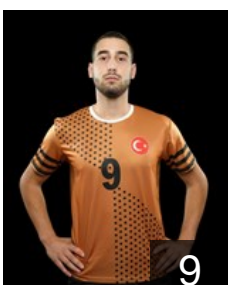

NGR

Bello Daniel

Position: Line Player
Place of birth: Lagos
Date of birth: 02.11.2001
Height: 202 cm
Weight: 110 kg

TUR

Biçici Kazim Emre

Position: Left Wing
Place of birth: bolu
Date of birth: 06.06.1999
Height: 188 cm
Weight: 85 kg

TUR

Bugday Baris

Position: Right Wing
Place of birth: hatay
Date of birth: 07.02.2002
Height: 178 cm
Weight: 82 kg

TUR

Çakir Egemen

Position: Centre Back
Place of birth: bursa
Date of birth: 06.11.2002
Height: 185 cm
Weight: 80 kg

TUR

Günay Taner

Position: Goalkeeper
Place of birth: samsun
Date of birth: 01.11.1986
Height: 187 cm
Weight: 96 kg

TUR

Hacıoğlu Kerem Orhun

Position: Centre Back
Place of birth: Ankara
Date of birth: 01.01.1998
Height: 188 cm
Weight: 84 kg