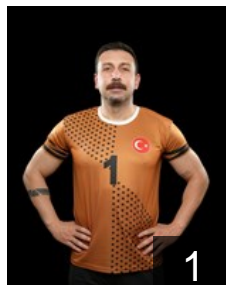

TUR

Kanberoğlu Samet

Position: Left Wing
Place of birth: trabzon
Date of birth: 23.03.1998
Height: 177 cm
Weight: 78 kg

TUR

Özmusul Yunus

Position: Goalkeeper
Place of birth: eskisehir
Date of birth: 04.02.1989
Height: 200 cm
Weight: 107 kg

TUR

Özes Ozan

Position: Centre Back
Place of birth: ankara
Date of birth: 18.03.2005
Height: 180 cm
Weight: 69 kg

EHF Club Competition – Delegation list

EHF European Cup Men 2025/26

 TUR Depsas Enerji AS SK - Players

 TUR

Uygur Arda Eray

Position: Goalkeeper
Place of birth: Ankara
Date of birth: 22.11.2005
Height: 185 cm
Weight: 80 kg

 TUR

Yeniçeri Emre

Position: Line Player
Place of birth: ankara
Date of birth: 05.11.1987
Height: 193 cm
Weight: 100 kg