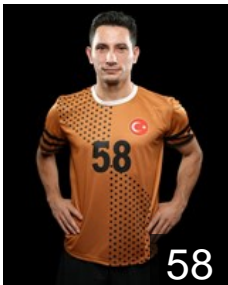

EHF Club Competition – Delegation list

EHF European Cup Men 2025/26

TUR Depsas Enerji AS SK - Players

TUR

Aydin Ahmet

Position: Right Wing
Place of birth: sivas
Date of birth: 10.04.2001
Height: 178 cm
Weight: 73 kg

NGR

Bello Daniel

Position: Line Player
Place of birth: Lagos
Date of birth: 02.11.2001
Height: 202 cm
Weight: 110 kg

TUR

Biçici Kazim Emre

Position: Left Wing
Place of birth: bolu
Date of birth: 06.06.1999
Height: 188 cm
Weight: 85 kg

TUR

Bugday Baris

Position: Right Wing
Place of birth: hatay
Date of birth: 07.02.2002
Height: 178 cm
Weight: 82 kg

TUR

Çakir Egemen

Position: Centre Back
Place of birth: bursa
Date of birth: 06.11.2002
Height: 185 cm
Weight: 80 kg