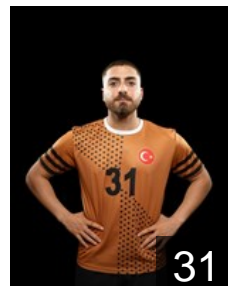

EHF Club Competition – Delegation list

EHF European Cup Men 2025/26

TUR Depsas Enerji AS SK - Players

TUR

Aydin Ahmet

Position: Right Wing
Place of birth: sivas
Date of birth: 10.04.2001
Height: 178 cm
Weight: 73 kg

NGR

Bello Daniel

Position: Line Player
Place of birth: Lagos
Date of birth: 02.11.2001
Height: 202 cm
Weight: 110 kg

TUR

Biçici Kazim Emre

Position: Left Wing
Place of birth: bolu
Date of birth: 06.06.1999
Height: 188 cm
Weight: 85 kg

TUR

Bugday Baris

Position: Right Wing
Place of birth: hatay
Date of birth: 07.02.2002
Height: 178 cm
Weight: 82 kg

TUR

Çakir Egemen

Position: Centre Back
Place of birth: bursa
Date of birth: 06.11.2002
Height: 185 cm
Weight: 80 kg