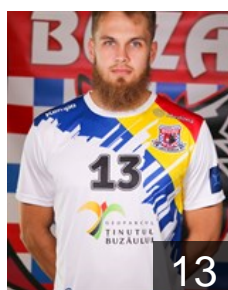

## Hrimiuc Didi Robert

Position: Line Player  
Place of birth: Focsani  
Date of birth: 09.01.1991  
Height: 190 cm  
Weight: 90 kg

 MDA

## Ivancenno Valentin

Position: Centre Back  
Place of birth: Chisinau  
Date of birth: 21.02.1998  
Height: 189 cm  
Weight: 80 kg

 BIH