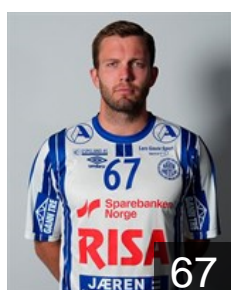

EHF Club Competition – Delegation list

EHF European Cup Men 2025/26

NOR *Nærbø IL - Players*

NOR
Aunet Eirik Gausland
Position: Left Back
Place of birth: Stavanger
Date of birth: 11.05.2006
Height: 188 cm
Weight: 90 kg

NOR
Bakke Håkon Bø
Position: Right Back
Place of birth: Stavanger
Date of birth: 19.08.2007
Height: 182 cm
Weight: 77 kg

NOR
Bore Vetle Mellemstrand
Position: Back
Place of birth:
Date of birth: 10.06.2007
Height: 192 cm
Weight: 1 kg

DEN
Christensen J.
Position: Goalkeeper
Place of birth: Hald Ege
Date of birth: 06.07.1986
Height: 198 cm
Weight: 104 kg

NOR
Hamre Lars Sigve
Position: Right Back
Place of birth: Stavanger
Date of birth: 22.04.1997
Height: 192 cm
Weight: 98 kg