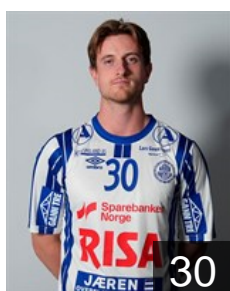

 NOR

Nærland Ole

Position: Line Player
Place of birth: Stavanger
Date of birth: 04.06.1998
Height: 192 cm
Weight: 100 kg

 NOR

Steinsland Nikolai Nordås

Position: Left Wing
Place of birth: Stavanger
Date of birth: 12.07.2007
Height: 186 cm
Weight: 75 kg

 NOR

Sundsbak-Gullaksen Casper

Position: Line Player
Place of birth:
Date of birth: 09.02.2006
Height: 195 cm
Weight: 1 kg

 NOR

Svensgård Theodor

Position: Right Wing
Place of birth: Ringerike
Date of birth: 01.11.1998
Height: 177 cm
Weight: 83 kg

 NOR

Thue John

Position: Left Wing
Place of birth: Stavanger
Date of birth: 24.03.1998
Height: 194 cm
Weight: 93 kg

TEAM OFFICIALS

 NOR

Benjaminson Sondre

Physiotherapist
Date of birth: 20.02.1995

 NOR