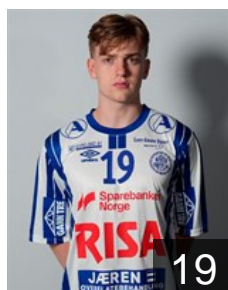

EHF Club Competition – Delegation list

EHF European Cup Men 2025/26

NOR *Nærbø IL - Players*

NOR
Aunet Eirik Gausland
Position: Left Back
Place of birth: Stavanger
Date of birth: 11.05.2006
Height: 188 cm
Weight: 90 kg

NOR
Bakke Håkon Bø
Position: Right Back
Place of birth: Stavanger
Date of birth: 19.08.2007
Height: 182 cm
Weight: 77 kg

NOR
Bore Vetle Mellemstrand
Position: Back
Place of birth:
Date of birth: 10.06.2007
Height: 192 cm
Weight: 1 kg

DEN
Christensen J.
Position: Goalkeeper
Place of birth: Hald Ege
Date of birth: 06.07.1986
Height: 198 cm
Weight: 104 kg

NOR
Hamre Lars Sigve
Position: Right Back
Place of birth: Stavanger
Date of birth: 22.04.1997
Height: 192 cm
Weight: 98 kg