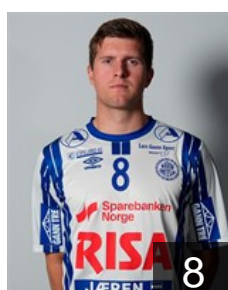

EHF Club Competition – Delegation list

EHF European Cup Men 2025/26

NOR *Nærbø IL - Players*

NOR
Aunet Eirik Gausland
Position: Left Back
Place of birth: Stavanger
Date of birth: 11.05.2006
Height: 188 cm
Weight: 90 kg

NOR
Bakke Håkon Bø
Position: Right Back
Place of birth: Stavanger
Date of birth: 19.08.2007
Height: 182 cm
Weight: 77 kg

NOR
Bore Vetle Mellemstrand
Position: Back
Place of birth:
Date of birth: 10.06.2007
Height: 192 cm
Weight: 1 kg

DEN
Christensen J.
Position: Goalkeeper
Place of birth: Hald Ege
Date of birth: 06.07.1986
Height: 198 cm
Weight: 104 kg

NOR
Hamre Lars Sigve
Position: Right Back
Place of birth: Stavanger
Date of birth: 22.04.1997
Height: 192 cm
Weight: 98 kg