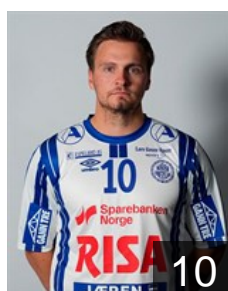

NOR
Bakke Håkon Bø
Position: Right Back
Place of birth: Stavanger
Date of birth: 19.08.2007
Height: 182 cm
Weight: 77 kg

NOR
Bore Vetle Mellemstrand
Position: Back
Place of birth: Stavanger
Date of birth: 10.06.2007
Height: 192 cm
Weight: 87 kg

DEN
Christensen J.
Position: Goalkeeper
Place of birth: Hald Ege
Date of birth: 06.07.1986
Height: 198 cm
Weight: 104 kg

NOR
Hamre Lars Sigve
Position: Right Back
Place of birth: Stavanger
Date of birth: 22.04.1997
Height: 192 cm
Weight: 98 kg

NOR
Haugseng Andreas Horst
Position: Centre Back
Place of birth: Stavanger
Date of birth: 18.08.1998
Height: 193 cm
Weight: 98 kg

NOR
Haugseng Rassin
Position: Back
Place of birth: Stavanger
Date of birth: 21.02.1998
Height: 190 cm
Weight: 98 kg