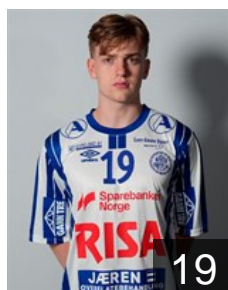

EHF Club Competition – Delegation list

EHF European Cup Men 2025/26

NOR *Nærbø IL - Players*

NOR
Aunet Eirik Gausland
Position: Left Back
Place of birth: Stavanger
Date of birth: 11.05.2006
Height: 188 cm
Weight: 90 kg

NOR
Bakke Håkon Bø
Position: Right Back
Place of birth: Stavanger
Date of birth: 19.08.2007
Height: 182 cm
Weight: 77 kg

NOR
Bore Vetle Mellemstrand
Position: Back
Place of birth: Stavanger
Date of birth: 10.06.2007
Height: 192 cm
Weight: 87 kg

DEN
Christensen J.
Position: Goalkeeper
Place of birth: Hald Ege
Date of birth: 06.07.1986
Height: 198 cm
Weight: 104 kg

NOR
Hamre Lars Sigve
Position: Right Back
Place of birth: Stavanger
Date of birth: 22.04.1997
Height: 192 cm
Weight: 98 kg