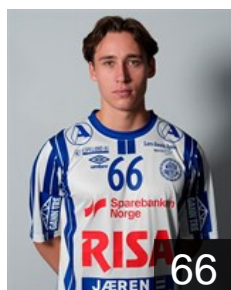

EHF Club Competition – Delegation list

EHF European Cup Men 2025/26

NOR *Nærbø IL - Players*

NOR
Aunet Eirik Gausland
Position: Left Back
Place of birth: Stavanger
Date of birth: 11.05.2006
Height: 188 cm
Weight: 90 kg

NOR
Bakke Håkon Bø
Position: Right Back
Place of birth: Stavanger
Date of birth: 19.08.2007
Height: 182 cm
Weight: 77 kg

NOR
Bore Vetle Mellemstrand
Position: Back
Place of birth: Stavanger
Date of birth: 10.06.2007
Height: 192 cm
Weight: 87 kg

DEN
Christensen J.
Position: Goalkeeper
Place of birth: Hald Ege
Date of birth: 06.07.1986
Height: 198 cm
Weight: 104 kg

NOR
Hamre Lars Sigve
Position: Right Back
Place of birth: Stavanger
Date of birth: 22.04.1997
Height: 192 cm
Weight: 98 kg