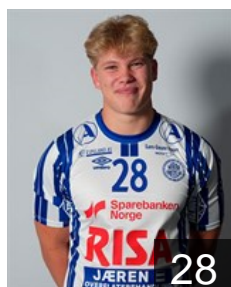

 NOR

Lothe Kasper

Position: Centre Back
Place of birth: Lørenskog
Date of birth: 22.12.1998
Height: 182 cm
Weight: 84 kg

 NOR

Nærland Halvor-Elias

Position: Goalkeeper
Place of birth: Stavanger
Date of birth: 14.02.1998
Height: 181 cm
Weight: 87 kg

 NOR

Nærland Ole

Position: Line Player
Place of birth: Stavanger
Date of birth: 04.06.1998
Height: 192 cm
Weight: 100 kg

 NOR

Steinsland Nikolai Norås

Position: Left Wing
Place of birth: Stavanger
Date of birth: 12.07.2007
Height: 186 cm
Weight: 75 kg

 NOR

Sundsbak-Gullaksen Casper

Position: Line Player
Place of birth: Bergen
Date of birth: 09.02.2006
Height: 195 cm
Weight: 110 kg

 NOR

Svensgård Theodor

Position: Right Wing
Place of birth: Ringerike
Date of birth: 01.11.1998
Height: 177 cm
Weight: 83 kg