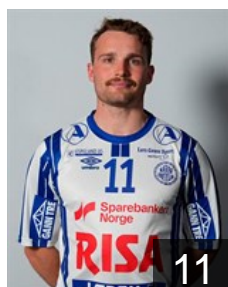

NOR

Svensgård Theodor

Position: Right Wing
Place of birth: Ringerike
Date of birth: 01.11.1998
Height: 177 cm
Weight: 83 kg