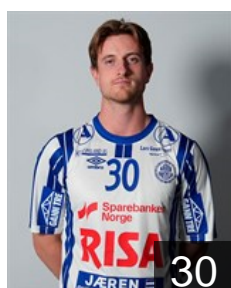

 NOR

Nærland Ole

Position: Line Player
Place of birth: Stavanger
Date of birth: 04.06.1998
Height: 192 cm
Weight: 100 kg

 NOR

Steinsland Nikolai Norås

Position: Left Wing
Place of birth: Stavanger
Date of birth: 12.07.2007
Height: 186 cm
Weight: 75 kg

 NOR

Sundsbak-Gullaksen Casper

Position: Line Player
Place of birth: Bergen
Date of birth: 09.02.2006
Height: 195 cm
Weight: 110 kg

 NOR

Svensgård Theodor

Position: Right Wing
Place of birth: Ringerike
Date of birth: 01.11.1998
Height: 177 cm
Weight: 83 kg

 NOR

Thue John

Position: Left Wing
Place of birth: Stavanger
Date of birth: 24.03.1998
Height: 194 cm
Weight: 93 kg

TEAM OFFICIALS

 NOR

Benjaminsen Sondre

Physiotherapist
Date of birth: 20.02.1995

 NOR