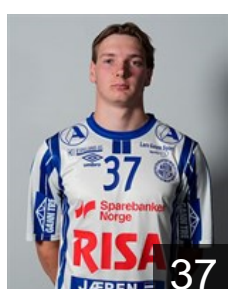

NOR
Bakke Håkon Bø
Position: Right Back
Place of birth: Stavanger
Date of birth: 19.08.2007
Height: 182 cm
Weight: 77 kg

NOR
Bore Vetle Mellemstrand
Position: Back
Place of birth:
Date of birth: 10.06.2007
Height: 192 cm
Weight: 1 kg

DEN
Christensen J.
Position: Goalkeeper
Place of birth: Hald Ege
Date of birth: 06.07.1986
Height: 198 cm
Weight: 104 kg

NOR
Hamre Lars Sigve
Position: Right Back
Place of birth: Stavanger
Date of birth: 22.04.1997
Height: 192 cm
Weight: 98 kg

NOR
Haugseng Andreas Horst
Position: Centre Back
Place of birth: Stavanger
Date of birth: 18.08.1998
Height: 193 cm
Weight: 98 kg

NOR
Haugseng Rassin
Position: Back
Place of birth: Stavanger
Date of birth: 21.02.1998
Height: 190 cm
Weight: 98 kg

NOR
Haugseng Tord
Position: Back
Place of birth: Stavanger
Date of birth: 30.09.1999
Height: 191 cm
Weight: 98 kg

NOR
Kverme Ben Thomas
Position: Goalkeeper
Place of birth: Stavanger
Date of birth: 10.02.2006
Height: 191 cm
Weight: 87 kg