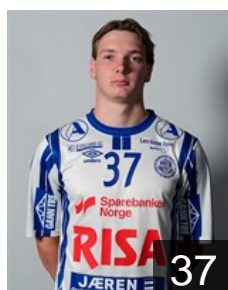

NOR
Bakke Håkon Bø
Position: Right Back
Place of birth: Stavanger
Date of birth: 19.08.2007
Height: 182 cm
Weight: 77 kg

NOR
Bore Vetle Mellemstrand
Position: Back
Place of birth: Stavanger
Date of birth: 10.06.2007
Height: 192 cm
Weight: 87 kg

DEN
Christensen J.
Position: Goalkeeper
Place of birth: Hald Ege
Date of birth: 06.07.1986
Height: 198 cm
Weight: 104 kg

NOR
Hamre Lars Sigve
Position: Right Back
Place of birth: Stavanger
Date of birth: 22.04.1997
Height: 192 cm
Weight: 98 kg

NOR
Haugseng Andreas Horst
Position: Centre Back
Place of birth: Stavanger
Date of birth: 18.08.1998
Height: 193 cm
Weight: 98 kg

NOR
Haugseng Rassin
Position: Back
Place of birth: Stavanger
Date of birth: 21.02.1998
Height: 190 cm
Weight: 98 kg

NOR
Haugseng Tord
Position: Back
Place of birth: Stavanger
Date of birth: 30.09.1999
Height: 191 cm
Weight: 98 kg

NOR
Kverme Ben Thomas
Position: Goalkeeper
Place of birth: Stavanger
Date of birth: 10.02.2006
Height: 191 cm
Weight: 87 kg