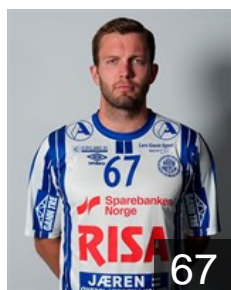

EHF Club Competition – Delegation list

EHF European Cup Men 2025/26

NOR *Nærbø IL - Players*

NOR
Aunet Eirik Gausland
Position: Left Back
Place of birth: Stavanger
Date of birth: 11.05.2006
Height: 188 cm
Weight: 90 kg

NOR
Bakke Håkon Bø
Position: Right Back
Place of birth: Stavanger
Date of birth: 19.08.2007
Height: 182 cm
Weight: 77 kg

NOR
Bore Vetle Mellemstrand
Position: Back
Place of birth: Stavanger
Date of birth: 10.06.2007
Height: 192 cm
Weight: 87 kg

DEN
Christensen J.
Position: Goalkeeper
Place of birth: Hald Ege
Date of birth: 06.07.1986
Height: 198 cm
Weight: 104 kg

NOR
Hamre Lars Sigve
Position: Right Back
Place of birth: Stavanger
Date of birth: 22.04.1997
Height: 192 cm
Weight: 98 kg