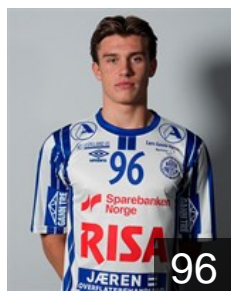

EHF Club Competition – Delegation list

EHF European Cup Men 2025/26

NOR *Nærbø IL - Players*

NOR
Aunet Eirik Gausland
Position: Left Back
Place of birth: Stavanger
Date of birth: 11.05.2006
Height: 188 cm
Weight: 90 kg

NOR
Bakke Håkon Bø
Position: Right Back
Place of birth: Stavanger
Date of birth: 19.08.2007
Height: 182 cm
Weight: 77 kg

NOR
Bore Vetle Mellemstrand
Position: Back
Place of birth: Stavanger
Date of birth: 10.06.2007
Height: 192 cm
Weight: 87 kg

DEN
Christensen J.
Position: Goalkeeper
Place of birth: Hald Ege
Date of birth: 06.07.1986
Height: 198 cm
Weight: 104 kg

NOR
Hamre Lars Sigve
Position: Right Back
Place of birth: Stavanger
Date of birth: 22.04.1997
Height: 192 cm
Weight: 98 kg