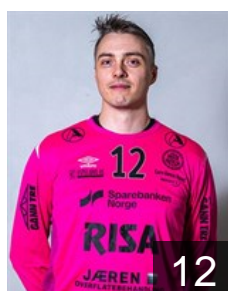

EHF Club Competition – Delegation list

EHF European Cup Men 2025/26

NOR *Nærbø IL - Players*

NOR
Aunet Eirik Gausland
Position: Left Back
Place of birth: Stavanger
Date of birth: 11.05.2006
Height: 188 cm
Weight: 90 kg

NOR
Bakke Håkon Bø
Position: Right Back
Place of birth: Stavanger
Date of birth: 19.08.2007
Height: 182 cm
Weight: 77 kg

NOR
Bore Vetle Mellemstrand
Position: Back
Place of birth:
Date of birth: 10.06.2007
Height: 192 cm
Weight: 1 kg

DEN
Christensen J.
Position: Goalkeeper
Place of birth: Hald Ege
Date of birth: 06.07.1986
Height: 198 cm
Weight: 104 kg

NOR
Hamre Lars Sigve
Position: Right Back
Place of birth: Stavanger
Date of birth: 22.04.1997
Height: 192 cm
Weight: 98 kg