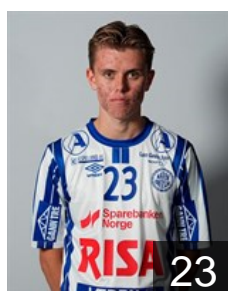

NOR
Kverme Bo Kristian
Position: Left Wing
Place of birth: Stavanger
Date of birth: 10.02.2006
Height: 189 cm
Weight: 85 kg

NOR
Lode Tord Aksnes
Position: Right Wing
Place of birth: Stavanger
Date of birth: 27.10.1998
Height: 187 cm
Weight: 83 kg

DEN
Lønne Mike Würtz
Position: Line Player
Place of birth: Holstebro
Date of birth: 08.07.1995
Height: 199 cm
Weight: 105 kg

EHF Club Competition – Delegation list

EHF European Cup Men 2025/26

 NOR *Nærbø IL - Players*

 NOR

Lothe Kasper

Position: Centre Back
Place of birth: Lørenskog
Date of birth: 22.12.1998
Height: 182 cm
Weight: 84 kg

 NOR

Nærland Halvor-Elias

Position: Goalkeeper
Place of birth: Stavanger
Date of birth: 14.02.1998
Height: 181 cm
Weight: 87 kg

 NOR

Nærland Ole

Position: Line Player
Place of birth: Stavanger
Date of birth: 04.06.1998
Height: 192 cm
Weight: 100 kg

 NOR

Steinsland Nikolai Nordås

Position: Left Wing
Place of birth: Stavanger
Date of birth: 12.07.2007
Height: 186 cm
Weight: 75 kg