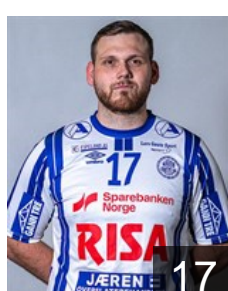

NOR
Bakke Håkon Bø
Position: Right Back
Place of birth: Stavanger
Date of birth: 19.08.2007
Height: 182 cm
Weight: 77 kg

NOR
Bore Vetle Mellemstrand
Position: Back
Place of birth:
Date of birth: 10.06.2007
Height: 192 cm
Weight: 1 kg

DEN
Christensen J.
Position: Goalkeeper
Place of birth: Hald Ege
Date of birth: 06.07.1986
Height: 198 cm
Weight: 104 kg

NOR
Hamre Lars Sigve
Position: Right Back
Place of birth: Stavanger
Date of birth: 22.04.1997
Height: 192 cm
Weight: 98 kg

NOR
Haugseng Tord
Position: Back
Place of birth: Stavanger
Date of birth: 30.09.1999
Height: 191 cm
Weight: 98 kg

NOR
Kverme Ben Thomas
Position: Goalkeeper
Place of birth: Stavanger
Date of birth: 10.02.2006
Height: 191 cm
Weight: 87 kg

NOR
Kverme Bo Kristian
Position: Left Wing
Place of birth: Stavanger
Date of birth: 10.02.2006
Height: 189 cm
Weight: 85 kg

NOR
Lode Tord Aksnes
Position: Right Wing
Place of birth: Stavanger
Date of birth: 27.10.1998
Height: 187 cm
Weight: 83 kg