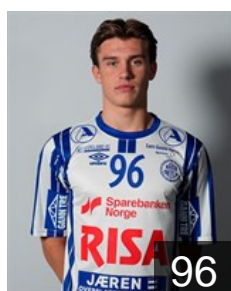

EHF Club Competition – Delegation list

EHF European Cup Men 2025/26

NOR *Nærbø IL - Players*

NOR
Aunet Eirik Gausland
Position: Left Back
Place of birth: Stavanger
Date of birth: 11.05.2006
Height: 188 cm
Weight: 90 kg

NOR
Bakke Håkon Bø
Position: Right Back
Place of birth: Stavanger
Date of birth: 19.08.2007
Height: 182 cm
Weight: 77 kg

NOR
Bore Vetle Mellemstrand
Position: Back
Place of birth:
Date of birth: 10.06.2007
Height: 192 cm
Weight: 1 kg

DEN
Christensen J.
Position: Goalkeeper
Place of birth: Hald Ege
Date of birth: 06.07.1986
Height: 198 cm
Weight: 104 kg

NOR
Hamre Lars Sigve
Position: Right Back
Place of birth: Stavanger
Date of birth: 22.04.1997
Height: 192 cm
Weight: 98 kg