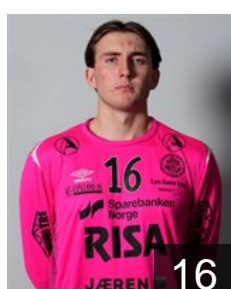

NOR
Kverme Ben Thomas
Position: Goalkeeper
Place of birth: Stavanger
Date of birth: 10.02.2006
Height: 191 cm
Weight: 87 kg