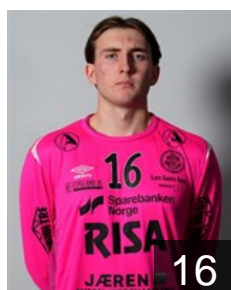

NOR
Kverme Ben Thomas
Position: Goalkeeper
Place of birth: Stavanger
Date of birth: 10.02.2006
Height: 191 cm
Weight: 87 kg