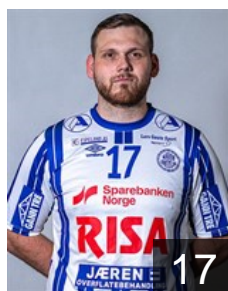

NOR
Bakke Håkon Bø
Position: Right Back
Place of birth: Stavanger
Date of birth: 19.08.2007
Height: 182 cm
Weight: 77 kg

NOR
Bore Vetle Mellemstrand
Position: Back
Place of birth: Stavanger
Date of birth: 10.06.2007
Height: 192 cm
Weight: 87 kg

NOR
Haugseng Andreas Horst
Position: Centre Back
Place of birth: Stavanger
Date of birth: 18.08.1998
Height: 193 cm
Weight: 98 kg

NOR
Haugseng Rassin
Position: Back
Place of birth: Stavanger
Date of birth: 21.02.1998
Height: 190 cm
Weight: 98 kg

NOR
Haugseng Tord
Position: Back
Place of birth: Stavanger
Date of birth: 30.09.1999
Height: 191 cm
Weight: 98 kg

NOR
Kverme Ben Thomas
Position: Goalkeeper
Place of birth: Stavanger
Date of birth: 10.02.2006
Height: 191 cm
Weight: 87 kg

NOR
Kverme Bo Kristian
Position: Left Wing
Place of birth: Stavanger
Date of birth: 10.02.2006
Height: 189 cm
Weight: 85 kg

NOR
Lode Tord Aksnes
Position: Right Wing
Place of birth: Stavanger
Date of birth: 27.10.1998
Height: 187 cm
Weight: 83 kg