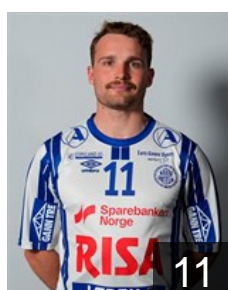

NOR

Svensgård Theodor

Position: Right Wing
Place of birth: Ringerike
Date of birth: 01.11.1998
Height: 177 cm
Weight: 83 kg