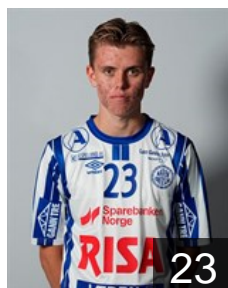

NOR
Kverme Bo Kristian
Position: Left Wing
Place of birth: Stavanger
Date of birth: 10.02.2006
Height: 189 cm
Weight: 85 kg

NOR
Lode Tord Aksnes
Position: Right Wing
Place of birth: Stavanger
Date of birth: 27.10.1998
Height: 187 cm
Weight: 83 kg

DEN
Lønne Mike Würtz
Position: Line Player
Place of birth: Holstebro
Date of birth: 08.07.1995
Height: 199 cm
Weight: 105 kg

EHF Club Competition – Delegation list

EHF European Cup Men 2025/26

 NOR *Nærbø IL - Players*

 NOR

Lothe Kasper

Position: Centre Back
Place of birth: Lørenskog
Date of birth: 22.12.1998
Height: 182 cm
Weight: 84 kg

 NOR

Nærland Halvor-Elias

Position: Goalkeeper
Place of birth: Stavanger
Date of birth: 14.02.1998
Height: 181 cm
Weight: 87 kg

 NOR

Nærland Ole

Position: Line Player
Place of birth: Stavanger
Date of birth: 04.06.1998
Height: 192 cm
Weight: 100 kg

 NOR

Steinsland Nikolai Norås

Position: Left Wing
Place of birth: Stavanger
Date of birth: 12.07.2007
Height: 186 cm
Weight: 75 kg