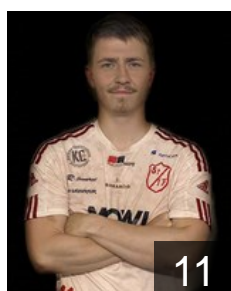

## Leclère Messebel Antoine

Position: Line Player  
Place of birth: Créteil  
Date of birth: 15.02.2006  
Height: 188 cm  
Weight: 89 kg

44

## Midjord Jón Eyðunsson

Position: Line Player  
Place of birth: Hvalba  
Date of birth: 05.05.2006  
Height: 190 cm  
Weight: 96 kg

FAR

## Nattestad Sofus Í Selvindi

Position: Left Wing  
Place of birth: Randers  
Date of birth: 30.12.2004  
Height: 194 cm  
Weight: 86 kg

FAR