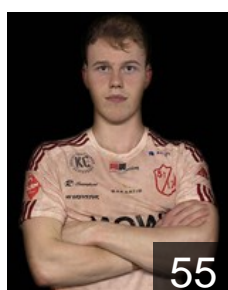

FAR

Rasmussen Pauli Hentze

Position: Right Back
Place of birth: Tórshavn
Date of birth: 23.01.2007
Height: 194 cm
Weight: 95 kg